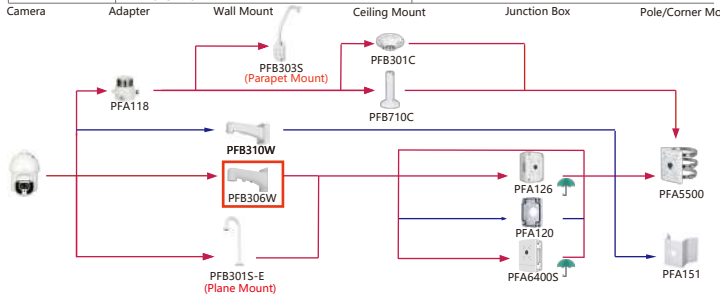

Shape	IP PTZ Camera	CVI PTZ Camera
	SD8A440GA-HNV SD8A3440GA-HNV SD8A38333GA-HNV SD8A440-HNF-PA SD8A840-HNF-PA SD8A840XA-HNP-WP SD8A440FA-HNT	SD8A440FA-HNP-AID SD8A840FA-HNT SD8A845QA-HNF SD8A440PA-HNF-SG SD8A840PA-HNF-SL