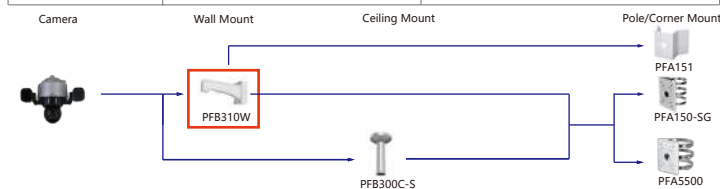

Shape	IP PTZ Camera	CVI PTZ Camera
	SDT5X425-4Z4-FAUG-PV-0832