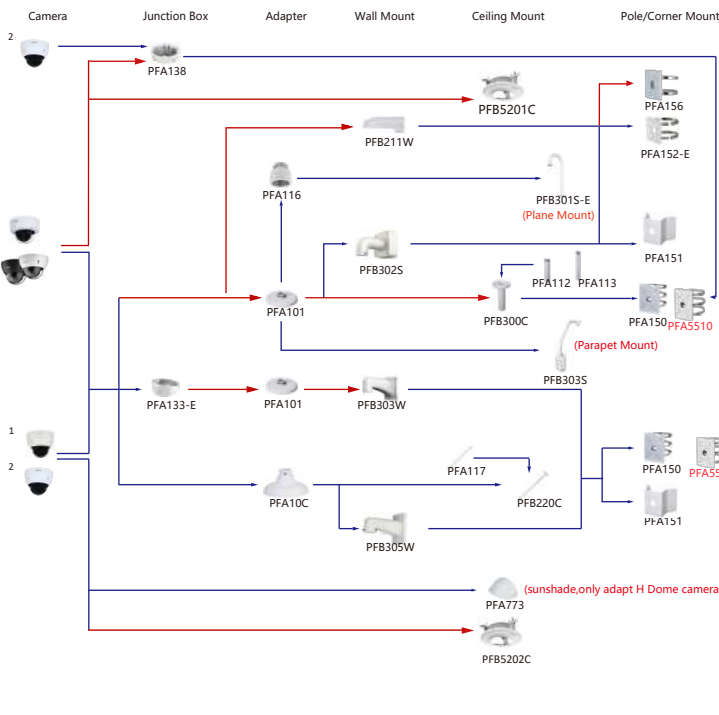

Shape	IP Camera	CVI Camera
1	IPC-HDBW7442H-Z-S2 IPC-HDBW7442H-Z4-S2 IPC-HDBW7842H-Z-S2 IPC-HDBW7842H-Z4-S2	IPC-HDBW5442H-Z4HE(New, Internal mode with -S3) IPC-HDBW5442H-ZHE(New, Internal mode with -S3) IPC-HDBW5842H-Z4HE(New, Internal mode with -S3) IPC-HDBW5442H-ZE
2	IPC-HDBW8841H-Z-LB IPC-HDBW8841H-Z4-LB	
3	IPC-HDBW7442E1-Z-X IPC-HDBW7442E1-Z4-X IPC-HDBW7842E1-Z-X IPC-HDBW7842E1-Z4-X IPC-HDBW7124E1-Z-X	
4	IPC-HDBW5842E-ZE(New, Internal mode with -S3) IPC-HDBW5842E-Z4E(New, Internal mode with -S3) IPC-HDBW5942E-Z4E(New, Internal mode with -S3) IPC-HDBW5442E-ZE(New, Internal mode with -S3) IPC-HDBW5442E-Z4E(New, Internal mode with -S3) IPC-HDBW5442E-ZHE(New, Internal mode with -S3) IPC-HDBW5541E-ZE(New, Internal mode with -S3) IPC-HDBW5541E-Z4E(New, Internal mode with -S3)	IPC-HDBW5541E-Z5E(New, Internal mode with -S3) IPC-HDBW5241E-ZE(New, Internal mode with -S3) IPC-HDBW5831E-Z5E IPC-HDBW5831E-ZE IPC-HDBW5231E-ZE-HDMI IPC-HDBW5441E-ZE-HDMI