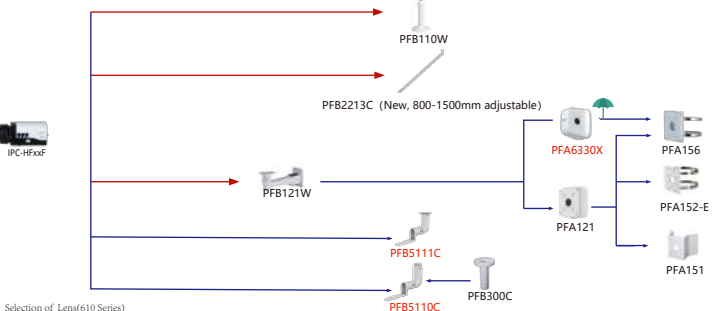

Camera Accessories Selection
Guide you how to install all the cameras

Red font .....Special installation
.....Not recommended
.....Recommended
.....Included in package, no need order
.....IP66
.....Anti-Corrosion

Selection of Box Camera

Shape	IP Camera	CVI Camera
	IPC-HF7442F-Z-X IPC-HF7842F-Z-X IPC-HF71242F-Z-X IPC-HF7442F-Z-S2 IPC-HF7842F-Z-S2	IPC-HF5541F-ZE(New, Internal mode with -S3) IPC-HF5241F-ZE(New, Internal mode with -S3) IPC-HF542F-ZE(New, Internal mode with -S3) IPC-HF5442F-ZE(New, Internal mode with -S3)

Camera   Housing   Wall/Plane Mount   Ceiling Mount   Junction Box   Pole/Corner Mount