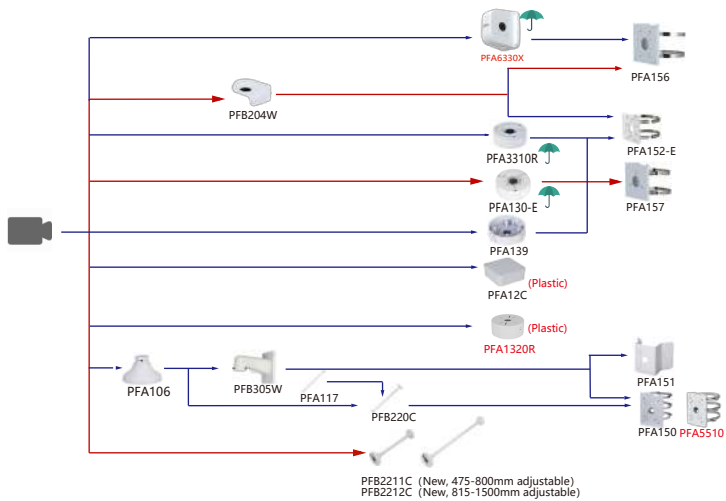

Shape	IP Camera	CVI Camera
Old	IPC-HDBW4831E-ASE IPC-HDBW241E-S IPC-HDBW2441E-S IPC-HDBW2541E-S (Internal model of new one comes with -S2, while the old product is being delisted) IPC-HDBW2841E-S IPC-HDBW3286E-AS-NI IPC-HDBW3449E-AS-NII	IPC-HDBW1230E-S5 IPC-HDBW1431E-S4 IPC-HDBW1530E-S6 IPC-HDBW1830E-S6 IPC-HDBW1430E-S5 IPC-HDBW4231E-S IPC-HDBW4531E-S
New	IPC-HDBW4241E-AS IPC-HDBW4441E-AS IPC-HDBW4541E-AS IPC-HDBW4841E-AS IPC-HDBW3241E-AS-S2 IPC-HDBW3441E-AS-S2	IPC-HDBW3541E-AS-S2 IPC-HDBW3841E-AS-S2 IPC-HDBW3241E-A-S2 IPC-HDBW3441E-A-S2 IPC-HDBW3541E-A-S2 IPC-HDBW3841E-A-S2
	IPC-HDBW1230DE-SW	HAC-HDBW2802EA-A HAC-HDBW2501EA-A-S2 HAC-HDBW2241EA-A-S2 HAC-HDBW1801EA-A-S2 HAC-HDBW1801EA-A-S2 HAC-HDBW1200EA-A-S6 HAC-HDBW1200EA-S6

Shape	IP Camera	CVI Camera
Camera	IPC-EBW81242-AS-S2 IPC-EBW8842-AS IPC-EBW81230	IPC-EBW81242-AS-IVC-S2 IPC-EBW8842-AS-IVC

Shape	IP Camera	CVI Camera
Camera	IPC-EW5541-AS	HAC-EW2501

Shape	IP Camera	CVI Camera	
	IPC-HDW4241EM-S IPC-HDW4441EM-S IPC-HDW4541EM-S IPC-HDW4841EM-S		
	IPC-HDW4831EM-A-SE	HAC-HDW1200EM-A-S6 HAC-HDW1200EM-S6	
		HAC-HDW1801T-A-S2 HAC-HDW1801T-S2 HAC-HDW2802T-A	
		HAC-HDW1809T-A-LED HAC-HDW1801T-IL-A-S6 HAC-HDW1509T-A-LED HAC-HDW1500T-IL-A-S2 HAC-HDW1239T-IL-A-S3 HAC-HDW1509T-A-LED-S3 HAC-HDW1209T-IL-A-S3	HAC-HDW1200T-IL-A-S6 HAC-HDW2509T-A-LED HAC-HDW1239T-A-LED-S3 HAC-HDW1509T-A-LED-S3

Camera Adapter Wall Mount Ceiling Mount Junction Box Pole/Corner Mount

Shape	IP Camera	CVI Camera
		HAC-HDW1801TLM-A-S2 HAC-HDW1801TLM-S2 HAC-HDW1800TLM-A HAC-HDW1800TLM HAC-HDW1500TLM-A-S2 HAC-HDW1500TLM-S2
		HAC-HDW1231TLM-A HAC-HDW1231TLM HAC-HDW2241TLM-A HAC-HDW2501TLM-A-POC HAC-HDW2241TLM-A-POC-S2 HAC-HDW1500TLM-A-POC HAC-HDW1200TLM-A-POC-S5
		HAC-HDW1809TLM-A-LED HAC-HDW1801TLM-IL-A-S2 HAC-HDW1209TLM-IL-A-S3 HAC-HDW1500TLM-IL-A-S2 HAC-HDW1200TLM-IL-A-S6 HAC-HDW2509TLM-A-LED HAC-HDW2249TLM-A-LED-S2
		HAC-HDW1800M