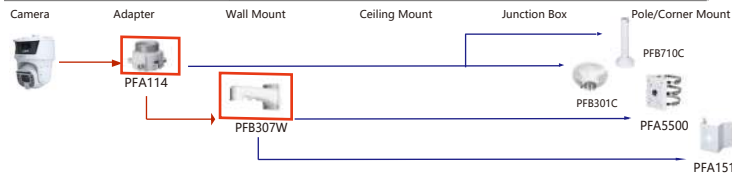

Shape	IP PTZ Camera	CVI PTZ Camera
	SDT8C842-8P-FA-APV-0280 SDT8C442-4P-GA-APV-0280