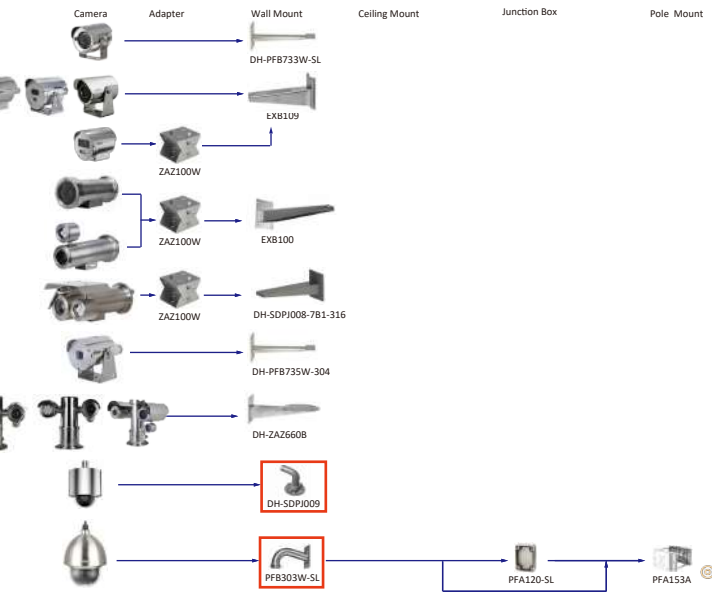

Camera Adapter Wall Mount Ceiling Mount Junction Box Pole/Corner Mount

Shape	IP Camera	CVI Camera
		HAC-T2A21-U
		HAC-T2A21-U-IL HAC-T2A51-U-IL

Camera Adapter Wall Mount Ceiling Mount Junction Box Pole/Corner Mount

Shape	IP Camera	CVI Camera
		HAC-T1A21-U
		HAC-T1A21-U-IL HAC-T1A51-U-IL

Camera Adapter Wall Mount Ceiling Mount Junction Box Pole/Corner Mount

Shape	Special Camera
	PSDW83242M-A360-D845L-S3 PSDW82424M-A270-D440-S3 PSDW81642M-A180-D440-S3 PSDW81642M-A360-D440-S3
	PSDW816425-A360-D425 PSDW88425-A180-D425
	IPC-PFW81642-A180 IPC-PFW83242-A180-S2
	IPC-PDBW82041-8360-S2
	IPC-HDW8441X-3D IPC-HDW8441X-BV-3D
	IPC-HFS8449G-Z7-LED IPC-HFS8449G-Z3-LED

Shape	Special Camera	Shape	Special Camera
	SD2W2000T-SL		ECA7A1425-HNR-XA-F
	SD2W2030U-SL		ECA7B1231-HNP-XA-F
	SD60230UN-HNI-SL DH-SD60432DY-HNR-SL		EPC245U-PTZ EPC230U-PTZ
	ESD41A415-HNR-GB-P-304 ESD41A415-HNR-GB-P-316		EPC230U-PTZ-IR EPC245U-PTZ-IR
	IPC-HDEW8841R-Z DH-IPC-HDEW8441R-Z	Thermal Series	
	ECA3A1804-HNR-XB ECA3A1404-HNR-XB (IPC-HFE8441R-Z IPC-HFE8841R-Z)		TPC-AEPT8641-T TPC-AEPT8441-T
	ECA2A1400-HN		TPC-AEBF5201-T
	EPC230U		TPC-AEBF5641-T TPC-AEBF5441-T