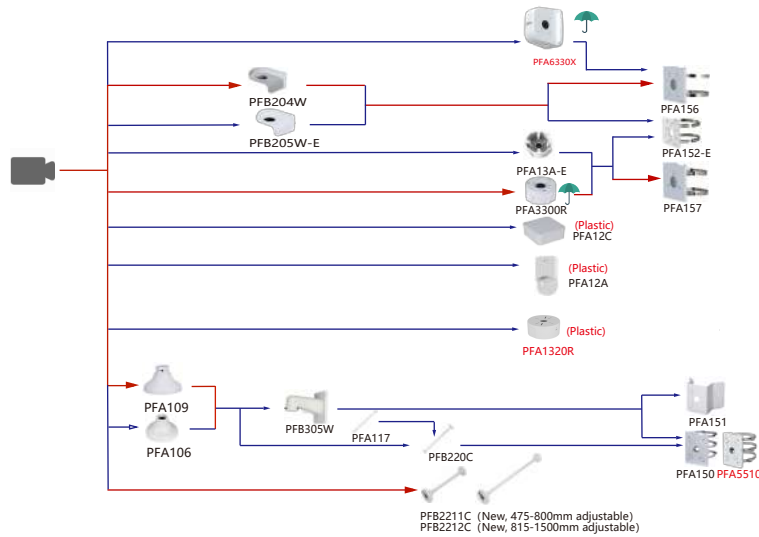

Shape	IP Camera	CVI Camera
		HAC-HDW1801TLM-A-S2 HAC-HDW1801TLM-S2 HAC-HDW1800TLM-A HAC-HDW1800TLM HAC-HDW1500TLM-A-S2 HAC-HDW1500TLM-S2
		HAC-HDW1231TLM-A HAC-HDW1231TLM HAC-HDW2241TLM-A HAC-HDW2501TLM-A-POC HAC-HDW2241TLM-A-POC-S2 HAC-HDW1500TLM-A-POC HAC-HDW1200TLM-A-POC-S5
		HAC-HDW1809TLM-A-LED HAC-HDW1801TLM-IL-A-S2 HAC-HDW1209TLM-IL-A-S3 HAC-HDW1500TLM-IL-A-S2 HAC-HDW1200TLM-IL-A-S6 HAC-HDW2509TLM-A-LED HAC-HDW2249TLM-A-LED-S2
		HAC-HDW1800M

Camera Adapter Wall Mount Ceiling Mount Junction Box Pole/Corner Mount