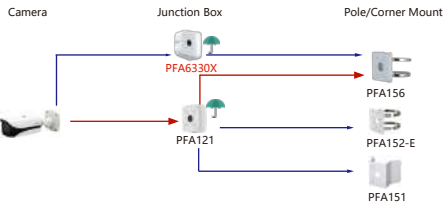

Shape	IP Camera		
	IPC-HFW7442H-Z-X IPC-HFW7442H-Z4-X IPC-HFW7842H-Z-X IPC-HFW7842H-Z4-X IPC-HFW71242H-Z-X	IPC-HFW7442H-Z-S2 IPC-HFW7442H-Z4-S2 IPC-HFW7842H-Z-S2 IPC-HFW7842H-Z4-S2	IPC-HFW5842H-ZHE(New, Internal mode with -S3) IPC-HFW5842H-Z4HE(New, Internal mode with -S3) IPC-HFW5442H-Z4HE(New, Internal mode with -S3) IPC-HFW5442H-ZHE(New, Internal mode with -S3)

Shape	IP Camera	CVI Camera
	IPC-HFW3449T1-AS-PV-PRO IPC-HFW3649T1-AS-PV-PRO IPC-HFW3849T1-AS-PV-PRO	
	IPC-HFW2241T-AS IPC-HFW2441T-AS IPC-HFW2841T-AS IPC-HFW2541T-AS(New, Internal mode with -S2) IPC-HFW2541T-ZS/ZAS(New, Internal mode with -S2)	IPC-HFW2241T-ZS/ZAS IPC-HFW2441T-ZS/ZAS IPC-HFW2841T-ZS/ZAS
	IPC-HFW5449T-ASE-LED (New, Internal mode with -S2) IPC-HFW2249T-AS-IL IPC-HFW2449T-AS-IL IPC-HFW2549T-AS-IL IPC-HFW2649T-AS-IL	IPC-HFW2849T-AS-IL IPC-HFW2249T-ZAS-IL IPC-HFW2449T-ZAS-IL IPC-HFW2549T-ZAS-IL IPC-HFW2649T-ZAS-IL
	IPC-HFW5241T-ASE(New, Internal mode with -S3) IPC-HFW5241T-SE(New, Internal mode with -S3) IPC-HFW5842T-ASE(New, Internal mode with -S3) IPC-HFW5842T-SE(New, Internal mode with -S3) IPC-HFW5427T-ASE(New, Internal mode with -S3) IPC-HFW5427T-SE(New, Internal mode with -S3) IPC-HFW5541T-ASE(New, Internal mode with -S3) IPC-HFW5541T-SE IPC-HFW4241T-ZAS IPC-HFW441T-ZAS IPC-HFW4541T-ZAS IPC-HFW4841T-ZAS IPC-HFW4241T-AS	IPC-HFW4441T-AS IPC-HFW4541T-AS IPC-HFW4841T-AS IPC-HFW4831T-ASE IPC-HFW3241T-ZAS-S2 IPC-HFW3441T-ZAS-S2 IPC-HFW3541T-ZAS-S2 IPC-HFW3841T-ZAS-S2 IPC-HFW3241T-ZS-Z2 IPC-HFW3441T-ZS-Z2 IPC-HFW3541T-ZS-Z2 IPC-HFW3841T-ZS-Z2 IPC-HFW1230T-ZS-S5 IPC-HFW1431T-ZS-S4
		HAC-HFW2501TU-Z-A-POC-S2 HAC-HFW2501TU-A-POC-S2 HAC-HFW2241TU-Z-A-POC-S2 HAC-HFW2241TU-A-POC-S2 HAC-HFW241TU-Z-A-POC-S2 HAC-HFW241TU-A-POC-S2 HAC-HFW2802TU-Z-A-DP-S2 HAC-HFW2802TU-A-DP-S2 HAC-HFW2501TU-Z-A-DP-S2 HAC-HFW2501TU-A-DP-S2 HAC-HFW2241TU-Z-A-DP-S2 HAC-HFW2241TU-A-DP-S2