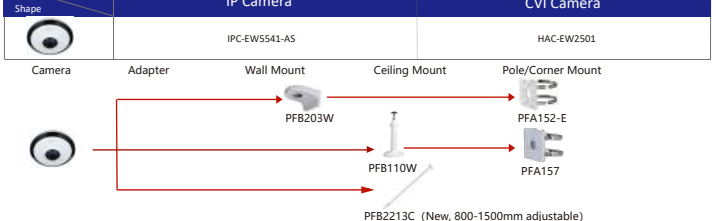

Shape	IP Camera	CVI Camera
Camera	IPC-EBW81242-AS-S2 IPC-EBW8842-AS IPC-EBW81230	IPC-EBW81242-AS-IVC-S2 IPC-EBW8842-AS-IVC