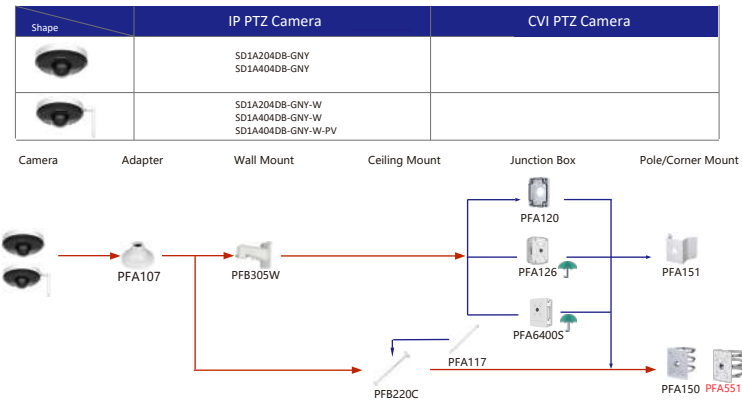

Shape	IP PTZ Camera	CVI PTZ Camera
	SDT6C425-4P-GB-APV-0280 SDT6C432-4P-GB-APV-0280	

Shape	IP PTZ Camera	CVI PTZ Camera
	SD6AL245KA-HNV SD6AL445KA-HNV SD6AL445KA-HNV-IR	SD6AL245GB-HNV SD6AL445GB-HNV SD6AL445GB-HNV-IR
	SD60432DB-HNY	

Shape	IP PTZ Camera	CVI PTZ Camera
		SD59232DB-HC SD59225DB-HC
	SD50432GB-HNR SD50232GB-HNR SD50225DB-HNY	SD50225DB-HC
		SD40216DB-HC

Shape	IP PTZ Camera	CVI PTZ Camera
	SDT4E425-4F-GB-A-PV1 SDT4E425-8P-GB-A-PV1	

Shape	IP PTZ Camera	CVI PTZ Camera
	SD4A425DB-HNY SD4A225DB-HNY SD4A225DB-R-HNY SD4A216DB-HNY	

Shape	Thermal Camera		
	DHI-TPC-BF5601-85-DC-S2 DHI-TPC-BF5601-87-DC-S2 DHI-TPC-BF5601-89-DC-S2 DHI-TPC-BF5601-813-DC-S2 DHI-TPC-BF5601-819-DC-S2 DHI-TPC-BF5601-825-DC-S2 DHI-TPC-BF5601-835-DC-S2	DHI-TPC-BF5401-87-8M-S2 DHI-TPC-BF5401-813-8M-S2 DHI-TPC-BF5401-825-8M-S2 DHI-TPC-BF5401-835-8M-S2	DHI-TPC-BF5601-TB5-DC-S2 DHI-TPC-BF5601-TB7-DC-S2 DHI-TPC-BF5601-TB9-DC-S2 DHI-TPC-BF5601-TB13-DC-S2 DHI-TPC-BF5601-TB19-DC-S2 DHI-TPC-BF5601-TB25-DC-S2 DHI-TPC-BF5601-TB35-DC-S2
	DHI-TPC-BF5441-87F4-8M-S2 DHI-TPC-BF5441-813F6-8M-S2 DHI-TPC-BF5441-819F12-8M-S2 DHI-TPC-BF5441-825F12-8M-S2 DHI-TPC-BF5441-835F12-8M-S2	DHI-TPC-BF5441-TB7F4-8M-S2 DHI-TPC-BF5441-TB13F6-8M-S2 DHI-TPC-BF5441-TB19F12-8M-S2 DHI-TPC-BF5441-TB25F12-8M-S2 DHI-TPC-BF5441-TB35F12-8M-S2	
	DHI-TPC-BF2241-83F4-DW-S2 DHI-TPC-BF2241-TB3F4-DW-S2 DHI-TPC-BF2241-87F8-DW-S2 DHI-TPC-BF2241-TB7F8-DW-S2		