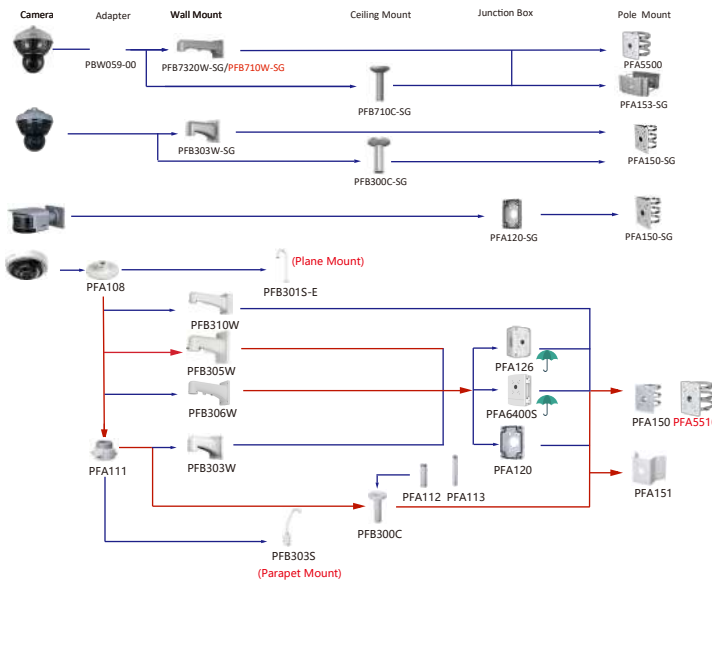

Shape	Special Camera
	PSDW83242M-A360-D845L-S3 PSDW82424M-A270-D440-S3 PSDW81642M-A180-D440-S3 PSDW81642M-A360-D440-S3
	PSDW816425-A360-D425 PSDW88425-A180-D425
	IPC-PFW81642-A180 IPC-PFW83242-A180-S2
	IPC-PDBW82041-8360-S2
	IPC-HDW8441X-3D IPC-HDW8441X-BV-3D
	IPC-HFS8449G-Z7-LED IPC-HFS8449G-Z3-LED