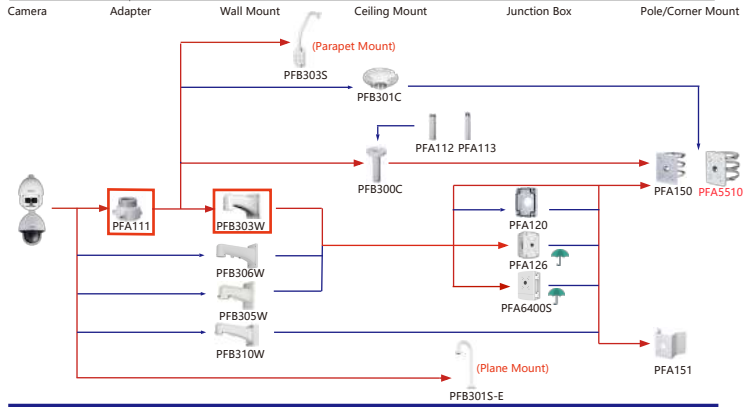

Shape	IP PTZ Camera	CVI PTZ Camera
	SDT8C842-8P-FA-APV-0280 SDT8C442-4P-GA-APV-0280	

Shape	IP PTZ Camera	CVI PTZ Camera
	SD6C3825GA-HNR-A-PV1 SD6C3432GB-HNR-A-PV1 SD6C3425GB-HNR-A-PV1 SD6C3232GB-HNR-A-PV1 SD6C3232GB-HNR-A-PV1	SD6C3232GB-HNR SD6C3225GB-HNR SD6C3432GB-HNR SD6C3425GB-HNR
	SD6CE445GB-HNR SD6CE432GB-HNR SD6CE245GB-HNR SD6CE232GB-HNR SD6CE225DB-HNY	
	SD5A825GA-HNR SD5A825GB-HNR SD5A445GB-HNR SD5A432GB-HNR SD5A425GA-HNR	SD5A425GB-HNR SD5A245GB-HNR SD5A232GB-HNR SD5A225GB-HNR SD5A225GB-HNR-SL
	SD49825GB-HNR SD49425GB-HNR SD49225GB-HNR SD49425DB-HNY	SD49425DB-HNY-QG SD49225DB-HNY SD49216DB-HNY
	SD4E425GB-HNR-A-PV1 SD4E225GB-HNR-A-PV1 SD4E825GB-HNR-A-PV1	SD49225DB-HC SD49218DB-HC

Shape	IP PTZ Camera	CVI PTZ Camera
	SDT6C425-4P-GB-APV-0280 SDT6C432-4P-GB-APV-0280	

Shape	IP PTZ Camera	CVI PTZ Camera
	SD6AL245KA-HNV SD6AL445KA-HNV SD6AL445KA-HNV-IR	SD6AL245GB-HNV SD6AL445GB-HNV SD6AL445GB-HNV-IR
	SD60432DB-HNY	