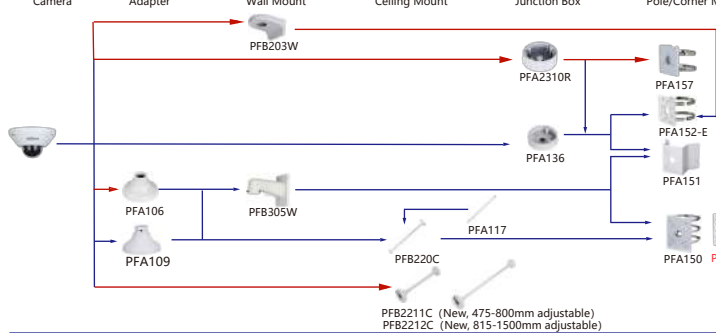

Shape	IP Camera	CVI Camera
Camera	IPC-EW5541-AS	HAC-EW2501