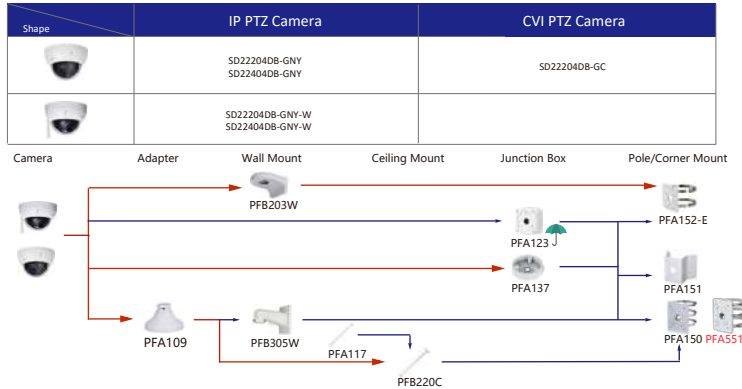

Shape	IP PTZ Camera	CVI PTZ Camera
	SDT6C425-4P-GB-APV-0280 SDT6C432-4P-GB-APV-0280	

Shape	IP PTZ Camera	CVI PTZ Camera
	SD6AL245KA-HNV SD6AL445KA-HNV SD6AL445KA-HNV-IR	SD6AL245GB-HNV SD6AL445GB-HNV SD6AL445GB-HNV-IR
	SD60432DB-HNY	

Shape	IP PTZ Camera	CVI PTZ Camera
		SD59232DB-HC SD59225DB-HC
	SD50432GB-HNR SD50232GB-HNR SD50225DB-HNY	SD50225DB-HC
		SD40216DB-HC

Shape	IP PTZ Camera	CVI PTZ Camera
	SDT4E425-4F-GB-A-PV1 SDT4E425-8P-GB-A-PV1	

Shape	IP PTZ Camera	CVI PTZ Camera
	SD4A425DB-HNY SD4A225DB-HNY SD4A225DB-R-HNY SD4A216DB-HNY	

Shape	Thermal Camera		
	DHI-TPC-BF5601-85-DC-S2 DHI-TPC-BF5601-87-DC-S2 DHI-TPC-BF5601-89-DC-S2 DHI-TPC-BF5601-813-DC-S2 DHI-TPC-BF5601-819-DC-S2 DHI-TPC-BF5601-825-DC-S2 DHI-TPC-BF5601-835-DC-S2	DHI-TPC-BF5401-87-8M-S2 DHI-TPC-BF5401-813-8M-S2 DHI-TPC-BF5401-825-8M-S2 DHI-TPC-BF5401-835-8M-S2	DHI-TPC-BF5601-TB5-DC-S2 DHI-TPC-BF5601-TB7-DC-S2 DHI-TPC-BF5601-TB9-DC-S2 DHI-TPC-BF5601-TB13-DC-S2 DHI-TPC-BF5601-TB19-DC-S2 DHI-TPC-BF5601-TB25-DC-S2 DHI-TPC-BF5601-TB35-DC-S2
	DHI-TPC-BF5441-87F4-8M-S2 DHI-TPC-BF5441-813F6-8M-S2 DHI-TPC-BF5441-819F12-8M-S2 DHI-TPC-BF5441-825F12-8M-S2 DHI-TPC-BF5441-835F12-8M-S2	DHI-TPC-BF5441-TB7F4-8M-S2 DHI-TPC-BF5441-TB13F6-8M-S2 DHI-TPC-BF5441-TB19F12-8M-S2 DHI-TPC-BF5441-TB25F12-8M-S2 DHI-TPC-BF5441-TB35F12-8M-S2	
	DHI-TPC-BF2241-83F4-DW-S2 DHI-TPC-BF2241-TB3F4-DW-S2 DHI-TPC-BF2241-87F8-DW-S2 DHI-TPC-BF2241-TB7F8-DW-S2		