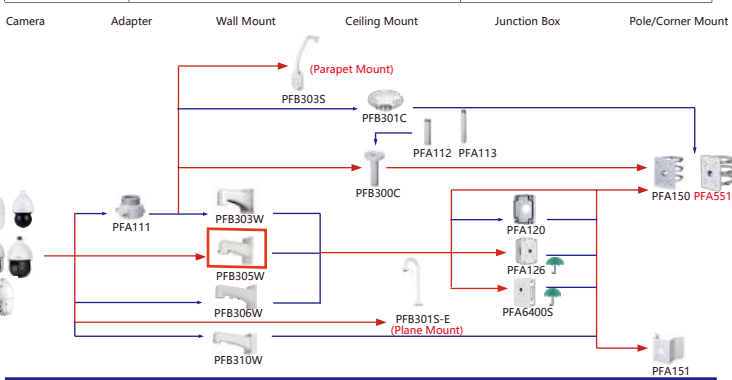

Shape	IP PTZ Camera	CVI PTZ Camera
	SD6C3825GA-HNR-A-PV1 SD6C3432GB-HNR-A-PV1 SD6C3425GB-HNR-A-PV1 SD6C3232GB-HNR-A-PV1 SD6C3232GB-HNR-A-PV1	SD6C3232GB-HNR SD6C3225GB-HNR SD6C3432GB-HNR SD6C3425GB-HNR
	SD6CE445GB-HNR SD6CE432GB-HNR SD6CE245GB-HNR SD6CE232GB-HNR SD6CE225DB-HNY	
	SD5A825GA-HNR SD5A825GB-HNR SD5A445GB-HNR SD5A432GB-HNR SD5A425GA-HNR	SD5A425GB-HNR SD5A245GB-HNR SD5A232GB-HNR SD5A225GB-HNR SD5A225GB-HNR-SL
	SD49825GB-HNR SD49425GB-HNR SD49225GB-HNR SD49425DB-HNY	SD49425DB-HNY-QG SD49225DB-HNY SD49216DB-HNY
	SD4E425GB-HNR-A-PV1 SD4E225GB-HNR-A-PV1 SD4E825GB-HNR-A-PV1	SD49225DB-HC SD49218DB-HC