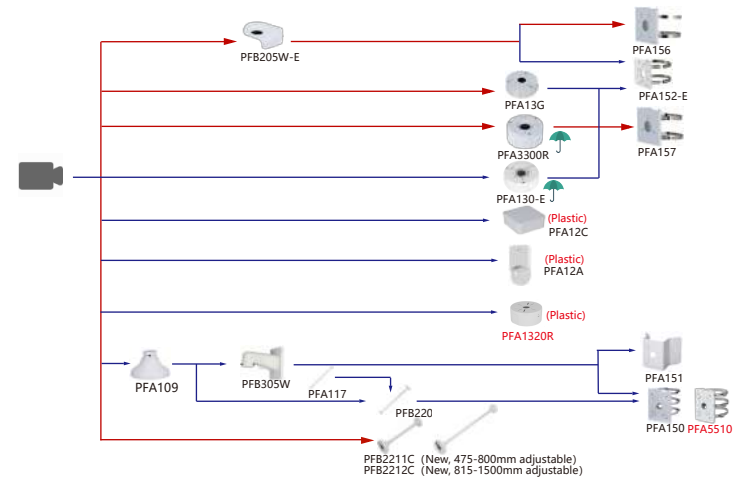

Shape	IP Camera	CVI Camera
		HAC-HDW1801TLQ-A-S2 HAC-HDW1801TLQ-S2 HAC-HDW1500TLQ-A-S2
		HAC-HDW1509TLQ-LED-S3 HAC-HDW1509TLQ-A-LED-S3 HAC-HDW1239TLQ-LED-S3 HAC-HDW1209TLQ-A-LED-S3 HAC-HDW1209TLQ-LED-S3 HAC-HDW1239TLQ-IL-A-S3 HAC-HDW1500TLQ-IL-A-S2 HAC-HDW1209CLQ-A-LED-S3 HAC-HDW1209CLQ-LED-S3 HAC-HDW1200CLQ-IL-A-S6 HAC-HDW1500TRQ-A-S2 HAC-HDW1500TRQ-S2 HAC-HDW1231TRQ-A HAC-HDW1200TRQ-A-S6 HAC-HDW1200TRQ-S6
		HAC-HDW1800TL HAC-HDW1800TL-A

Camera Adapter Wall Mount Ceiling Mount Junction Box Pole/Corner Mount