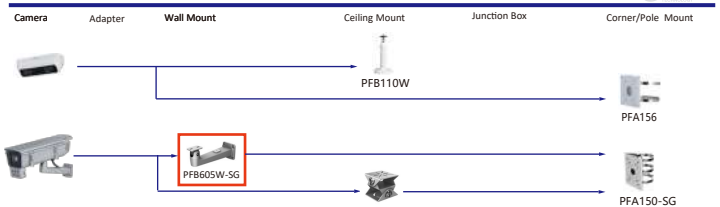

Shape	Special Camera
	PSDW83242M-A360-D845L-S3 PSDW82424M-A270-D440-S3 PSDW81642M-A180-D440-S3 PSDW81642M-A360-D440-S3
	PSDW816425-A360-D425 PSDW88425-A180-D425
	IPC-PFW81642-A180 IPC-PFW83242-A180-S2
	IPC-PDBW82041-8360-S2
	IPC-HDW8441X-3D IPC-HDW8441X-BV-3D
	IPC-HFS8449G-Z7-LED IPC-HFS8449G-Z3-LED