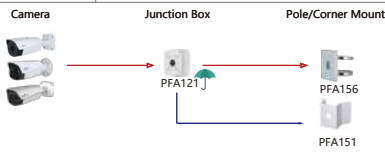

Shape	Thermal Camera		
	DHI-TPC-BF5601-85-DC-S2 DHI-TPC-BF5601-87-DC-S2 DHI-TPC-BF5601-89-DC-S2 DHI-TPC-BF5601-813-DC-S2 DHI-TPC-BF5601-819-DC-S2 DHI-TPC-BF5601-825-DC-S2 DHI-TPC-BF5601-835-DC-S2	DHI-TPC-BF5401-87-8M-S2 DHI-TPC-BF5401-813-8M-S2 DHI-TPC-BF5401-825-8M-S2 DHI-TPC-BF5401-835-8M-S2	DHI-TPC-BF5601-TB5-DC-S2 DHI-TPC-BF5601-TB7-DC-S2 DHI-TPC-BF5601-TB9-DC-S2 DHI-TPC-BF5601-TB13-DC-S2 DHI-TPC-BF5601-TB19-DC-S2 DHI-TPC-BF5601-TB25-DC-S2 DHI-TPC-BF5601-TB35-DC-S2
	DHI-TPC-BF5441-87F4-8M-S2 DHI-TPC-BF5441-813F6-8M-S2 DHI-TPC-BF5441-819F12-8M-S2 DHI-TPC-BF5441-825F12-8M-S2 DHI-TPC-BF5441-835F12-8M-S2	DHI-TPC-BF5441-TB7F4-8M-S2 DHI-TPC-BF5441-TB13F6-8M-S2 DHI-TPC-BF5441-TB19F12-8M-S2 DHI-TPC-BF5441-TB25F12-8M-S2 DHI-TPC-BF5441-TB35F12-8M-S2	
	DHI-TPC-BF2241-83F4-DW-S2 DHI-TPC-BF2241-TB3F4-DW-S2 DHI-TPC-BF2241-87F8-DW-S2 DHI-TPC-BF2241-TB7F8-DW-S2