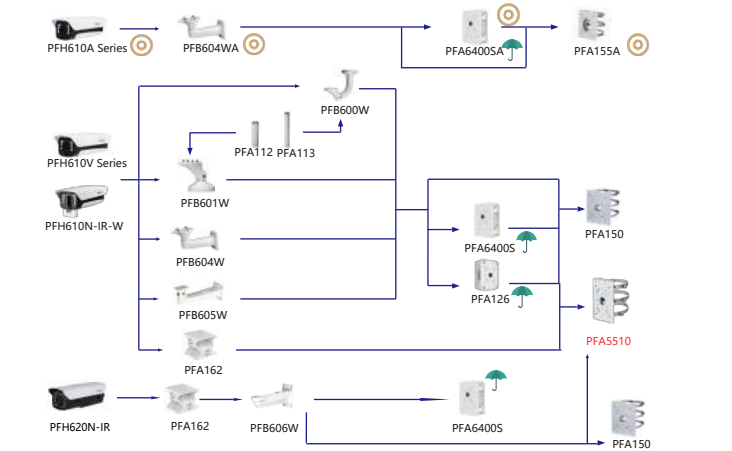

Selection of Box/Bullet Camera

Shape	610 Series	N Series	PFH610V Series	PFH610A Series	PFH620N Series
		PFH610N-IR-W-POE PFH610N-IR-W	PFH610V PFH610V-H PFH610V-H-POE PFH610V-IR-POE PFH610V-IR	PFA610A PFH610A-H PFH610A-H-POE PFH610A-IR-POE PFH610A-IR-W-POE PFH610A-IR	PFH620N-IR

Housing   Wall/Plane Mount   Ceiling Mount   Junction Box   Pole/Corner Mount