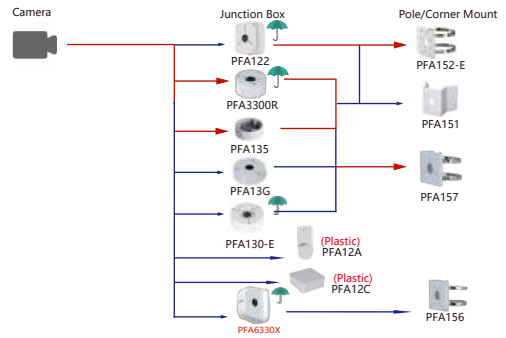

Shape	IP Camera		
	IPC-HFW7442H-Z-X IPC-HFW7442H-Z4-X IPC-HFW7842H-Z-X IPC-HFW7842H-Z4-X IPC-HFW71242H-Z-X	IPC-HFW7442H-Z-S2 IPC-HFW7442H-Z4-S2 IPC-HFW7842H-Z-S2 IPC-HFW7842H-Z4-S2	IPC-HFW5842H-ZHE(New, Internal mode with -S3) IPC-HFW5842H-Z4HE(New, Internal mode with -S3) IPC-HFW5442H-Z4HE(New, Internal mode with -S3) IPC-HFW5442H-ZHE(New, Internal mode with -S3)