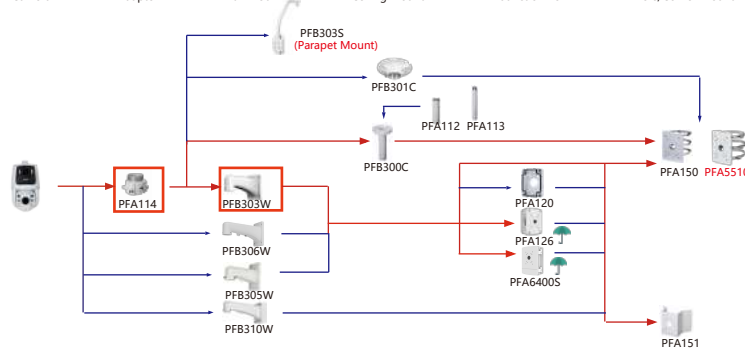

Shape	IP PTZ Camera	CVI PTZ Camera
	SDT6C425-4P-GB-APV-0280 SDT6C432-4P-GB-APV-0280