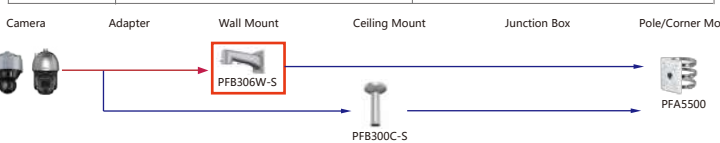

Shape	IP PTZ Camera	CVI PTZ Camera
	SD8C260PA-HNF SD8C260PA1-HNF SD8C448PA-HNF SD8C448PA1-HNF	SD8C848PA-HNF SD8C848PA1-HNF SD8C440FD-HNF SD8C845FG-HNF
	SDT5X405-4F-FA-0600 SDT5X425-4Z4-FA-2812 SDT5X425-4Z4-FA-0832 SDT5X425-4Z4-FAUG-2812