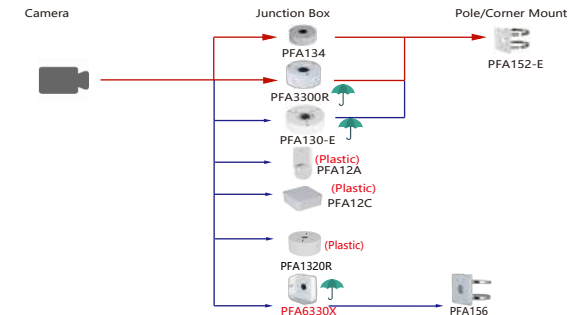

Shape	IP Camera	CVI Camera
		HAC-ME1800B-L HAC-ME1500B-L-S2 HAC-ME1200B-L-S6
		HAC-ME1800B-LS HAC-ME1200B-LS-S6
		HAC-ME1500D-LS-S2 HAC-ME1200D-LS-S6
	IPC-HFW4231TL1 IPC-HFW4531TL1 IPC-HFW1239TL1-A-IL IPC-HFW1239TL1-A-IL	
		HAC-HFW1500TL-A-S2 HAC-HFW1500TL-S2 HAC-HFW1200TL-S6 HAC-HFW1801C-A-S2 HAC-HFW1801C-S2 HAC-HFW1500C-A-S2 HAC-HFW1500C-S2
		HAC-HFW1800TL HAC-HFW1800TL-A HAC-HFW1231C-A HAC-HFW1200C-A-S6 HAC-HFW1200C-S6
		HAC-HFW1509C-LED-S3 HAC-HFW1509C-A-LED-S3 HAC-HFW1239C-IL-A-S2 HAC-HFW1239C-A-LED-S3
		HAC-HFW1500CL-IL-A-S2 HAC-HFW1209CL-LED-S3 HAC-HFW1209CL-A-LED-S3 HAC-HFW1200CL-IL-A-S6
	IPC-HFW123951-LED-S5 IPC-HFW123951-A-LED-S5 IPC-HFW143951-A-LED-S4 IPC-HFW143951-LED-S4 IPC-HFW143951-A-S4 IPC-HFW123051-A-S5	IPC-HFW123051-S5 IPC-HFW133051-S5 IPC-HFW143151-S4 IPC-HFW143051-A-S5 IPC-HFW143051-S5
	IPC-HFW123051-SAW IPC-HFW143051-SAW	
		HAC-HFW1800R
		HAC-B1A51-S2 HAC-B1A21 HAC-B1A11
		HAC-B1A51-U HAC-B1A21-U HAC-B1A51-U-IL HAC-B1A21-U-IL
	IPC-HFW1239TC1-LED IPC-HFW1239TC1-A-LED IPC-HFW1439TC1-LED IPC-HFW1439TC1-A-LED	
	IPC-HFW1230TC-A IPC-HFW1431TC-A