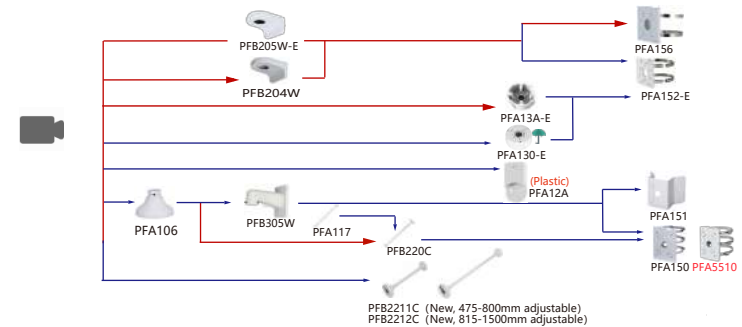

Camera Adapter Wall Mount Ceiling Mount Junction Box Pole/Corner Mount

Shape	IP Camera	CVI Camera
		HAC-HDW1801TLQ-A-S2 HAC-HDW1801TLQ-S2 HAC-HDW1500TLQ-A-S2
		HAC-HDW1509TLQ-LED-S3 HAC-HDW1509TLQ-A-LED-S3 HAC-HDW1239TLQ-LED-S3 HAC-HDW1209TLQ-A-LED-S3 HAC-HDW1209TLQ-LED-S3 HAC-HDW1239TLQ-IL-A-S3 HAC-HDW1500TLQ-IL-A-S2 HAC-HDW1209CLQ-A-LED-S3 HAC-HDW1209CLQ-LED-S3 HAC-HDW1200CLQ-IL-A-S6 HAC-HDW1500TRQ-A-S2 HAC-HDW1500TRQ-S2 HAC-HDW1231TRQ-A HAC-HDW1200TRQ-A-S6 HAC-HDW1200TRQ-S6
		HAC-HDW1800TL HAC-HDW1800TL-A

Camera Adapter Wall Mount Ceiling Mount Junction Box Pole/Corner Mount

Shape	IP Camera	CVI Camera
		HAC-T2A21-U
		HAC-T2A21-U-IL HAC-T2A51-U-IL

Camera Adapter Wall Mount Ceiling Mount Junction Box Pole/Corner Mount