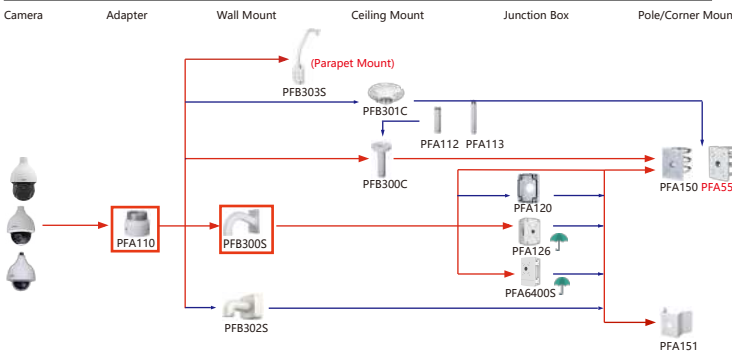

Shape	IP PTZ Camera	CVI PTZ Camera
		SD59232DB-HC SD59225DB-HC
	SD50432GB-HNR SD50232GB-HNR SD50225DB-HNY	SD50225DB-HC
		SD40216DB-HC