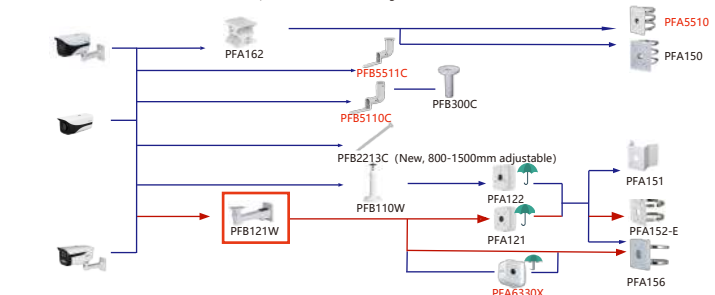

Selection of Bullet Camera

Shape	IP Camera	CVI Camera
	IPC-HFW1230M-A-I1-B-S5 IPC-HFW1230M-A-I2-B-S5 IPC-HFW2231M-AS-I2-B-S2	
	IPC-HFW2240M-AS-LED-B IPC-HFW2449M-AS-LED-B	
	IPC-HFW3441M-AS-SFC-I2	

Camera   Wall Mount/Plane Mount   Ceiling Mount   Junction Box   Pole/Corner Mount