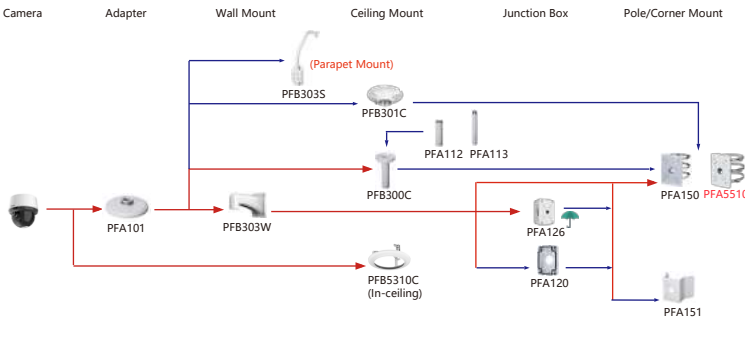

Shape	IP PTZ Camera	CVI PTZ Camera
	SD4A425DB-HNY SD4A225DB-HNY SD4A225DB-R-HNY SD4A216DB-HNY