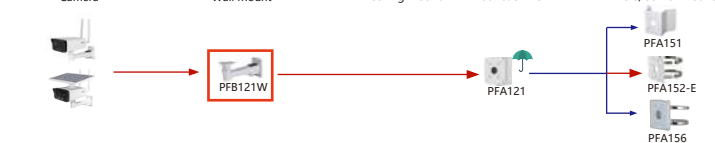

Shape	IP Camera	CVI Camera
	IPC-HFW3441DG-AS-4G-EAU-B IPC-HFW3441DG-AS-4G-LA-B	
	IPC-HFW2431DG-4G-SP-EAU IPC-HFW2431DG-4G-SP-LA	

Camera   Wall Mount   Ceiling Mount   Junction Box   Pole/Corner Mount