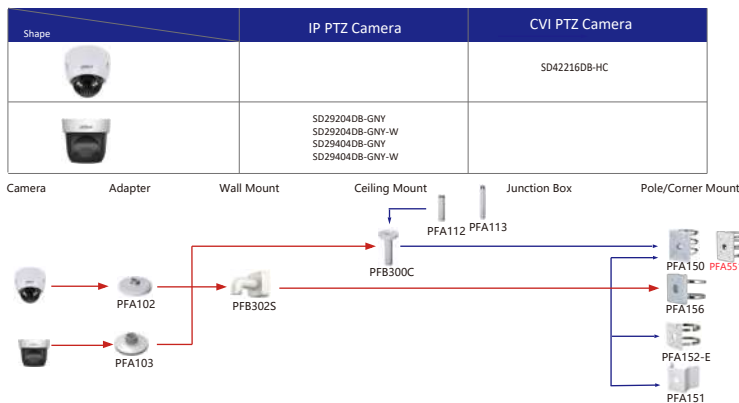

Shape	IP PTZ Camera	CVI PTZ Camera
	SDT6C425-4P-GB-APV-0280 SDT6C432-4P-GB-APV-0280	

Shape	IP PTZ Camera	CVI PTZ Camera
	SD6AL245KA-HNV SD6AL445KA-HNV SD6AL445KA-HNV-IR	SD6AL245GB-HNV SD6AL445GB-HNV SD6AL445GB-HNV-IR
	SD60432DB-HNY	

Shape	IP PTZ Camera	CVI PTZ Camera
		SD59232DB-HC SD59225DB-HC
	SD50432GB-HNR SD50232GB-HNR SD50225DB-HNY	SD50225DB-HC
		SD40216DB-HC

Shape	IP PTZ Camera	CVI PTZ Camera
	SDT4E425-4F-GB-A-PV1 SDT4E425-8P-GB-A-PV1	

Shape	IP PTZ Camera	CVI PTZ Camera
	SD4A425DB-HNY SD4A225DB-HNY SD4A225DB-R-HNY SD4A216DB-HNY	

Shape	Thermal Camera		
	DHI-TPC-BF5601-85-DC-S2 DHI-TPC-BF5601-87-DC-S2 DHI-TPC-BF5601-89-DC-S2 DHI-TPC-BF5601-813-DC-S2 DHI-TPC-BF5601-819-DC-S2 DHI-TPC-BF5601-825-DC-S2 DHI-TPC-BF5601-835-DC-S2	DHI-TPC-BF5401-87-8M-S2 DHI-TPC-BF5401-813-8M-S2 DHI-TPC-BF5401-825-8M-S2 DHI-TPC-BF5401-835-8M-S2	DHI-TPC-BF5601-TB5-DC-S2 DHI-TPC-BF5601-TB7-DC-S2 DHI-TPC-BF5601-TB9-DC-S2 DHI-TPC-BF5601-TB13-DC-S2 DHI-TPC-BF5601-TB19-DC-S2 DHI-TPC-BF5601-TB25-DC-S2 DHI-TPC-BF5601-TB35-DC-S2
	DHI-TPC-BF5441-87F4-8M-S2 DHI-TPC-BF5441-813F6-8M-S2 DHI-TPC-BF5441-819F12-8M-S2 DHI-TPC-BF5441-825F12-8M-S2 DHI-TPC-BF5441-835F12-8M-S2	DHI-TPC-BF5441-TB7F4-8M-S2 DHI-TPC-BF5441-TB13F6-8M-S2 DHI-TPC-BF5441-TB19F12-8M-S2 DHI-TPC-BF5441-TB25F12-8M-S2 DHI-TPC-BF5441-TB35F12-8M-S2	
	DHI-TPC-BF2241-83F4-DW-S2 DHI-TPC-BF2241-TB3F4-DW-S2 DHI-TPC-BF2241-87F8-DW-S2 DHI-TPC-BF2241-TB7F8-DW-S2		