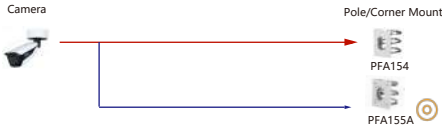

Shape	IP Camera		
	IPC-HFW7442H-Z-X IPC-HFW7442H-Z4-X IPC-HFW7842H-Z-X IPC-HFW7842H-Z4-X IPC-HFW71242H-Z-X	IPC-HFW7442H-Z-S2 IPC-HFW7442H-Z4-S2 IPC-HFW7842H-Z-S2 IPC-HFW7842H-Z4-S2	IPC-HFW5842H-ZHE(New, Internal mode with -S3) IPC-HFW5842H-Z4HE(New, Internal mode with -S3) IPC-HFW5442H-Z4HE(New, Internal mode with -S3) IPC-HFW5442H-ZHE(New, Internal mode with -S3)

Shape	IP Camera	CVI Camera
	IPC-HFW3449T1-AS-PV-PRO IPC-HFW3649T1-AS-PV-PRO IPC-HFW3849T1-AS-PV-PRO	
	IPC-HFW2241T-AS IPC-HFW2441T-AS IPC-HFW2841T-AS IPC-HFW2541T-AS(New, Internal mode with -S2) IPC-HFW2541T-ZS/ZAS(New, Internal mode with -S2)	IPC-HFW2241T-ZS/ZAS IPC-HFW2441T-ZS/ZAS IPC-HFW2841T-ZS/ZAS
	IPC-HFW5449T-ASE-LED (New, Internal mode with -S2) IPC-HFW2249T-AS-IL IPC-HFW2449T-AS-IL IPC-HFW2549T-AS-IL IPC-HFW2649T-AS-IL	IPC-HFW2849T-AS-IL IPC-HFW2249T-ZAS-IL IPC-HFW2449T-ZAS-IL IPC-HFW2549T-ZAS-IL IPC-HFW2649T-ZAS-IL
	IPC-HFW5241T-ASE(New, Internal mode with -S3) IPC-HFW5241T-SE(New, Internal mode with -S3) IPC-HFW5842T-ASE(New, Internal mode with -S3) IPC-HFW5842T-SE(New, Internal mode with -S3) IPC-HFW5427T-ASE(New, Internal mode with -S3) IPC-HFW5427T-SE(New, Internal mode with -S3) IPC-HFW5541T-ASE(New, Internal mode with -S3) IPC-HFW5541T-SE IPC-HFW4241T-ZAS IPC-HFW441T-ZAS IPC-HFW4541T-ZAS IPC-HFW4841T-ZAS IPC-HFW4241T-AS	IPC-HFW4441T-AS IPC-HFW4541T-AS IPC-HFW4841T-AS IPC-HFW4831T-ASE IPC-HFW3241T-ZAS-S2 IPC-HFW3441T-ZAS-S2 IPC-HFW3541T-ZAS-S2 IPC-HFW3841T-ZAS-S2 IPC-HFW3241T-ZS-Z2 IPC-HFW3441T-ZS-Z2 IPC-HFW3541T-ZS-Z2 IPC-HFW3841T-ZS-Z2 IPC-HFW1230T-ZS-S5 IPC-HFW1431T-ZS-S4
		HAC-HFW2501TU-Z-A-POC-S2 HAC-HFW2501TU-A-POC-S2 HAC-HFW2241TU-Z-A-POC-S2 HAC-HFW2241TU-A-POC-S2 HAC-HFW241TU-Z-A-POC-S2 HAC-HFW241TU-A-POC-S2 HAC-HFW2802TU-Z-A-DP-S2 HAC-HFW2802TU-A-DP-S2 HAC-HFW2501TU-Z-A-DP-S2 HAC-HFW2501TU-A-DP-S2 HAC-HFW2241TU-Z-A-DP-S2 HAC-HFW2241TU-A-DP-S2