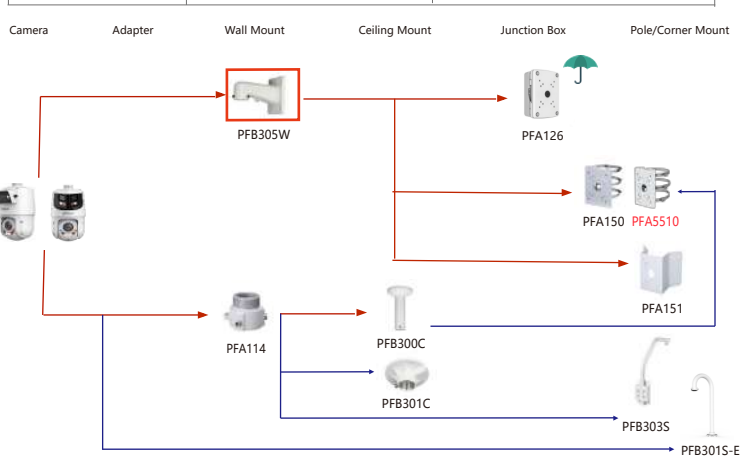

Shape	IP PTZ Camera	CVI PTZ Camera
	SDT4E425-4F-GB-A-PV1 SDT4E425-8P-GB-A-PV1