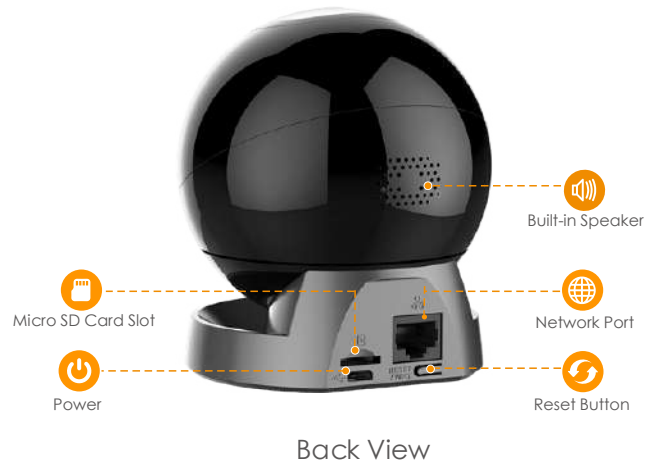

Specifications

Camera

1/2.8" 2Megapixel Progressive CMOS
2MP (1920 x 1080)
Night Vision: 10m(33ft) Distance
3.6mm Fixed Lens
Field of View : 89° (H), 46° (V), 108° (D)
355° Pan & 0~90° Tilt

Video & Audio

Video Compression : H.265/H.264
Up to 25/30fps Frame Rate
16x Digital Zoom
Two-way Audio

Notice Management

Motion Detection
Human Detection
Configurable Region
Abnormal Sound Alarm

Network

1 x 100Mbps Ethernet Port
Wi-Fi:IEEE802.11b/g/n,50m Open Field
Imou App: iOS, Android
Onvif

Auxiliary Interface

Micro SD Card Slot (up to 256GB)
Built-in Mic & Speaker
Reset Button

General

DC 5V1.5A Power Supply
Power Consumption:<5.5W
Working Environment:-10° C~+45° C, Less Than 95%RH
Dimensions: 90 x 90 x 107.4mm (3.5 x 3.5 x 4.3inch)
Weight: 256g (0.56lb)
CE, FCC

What's in the box

- 1x Camera
- 1x Quick Start Guide
- 1x Power Adapter
- 1x USB Cable
- 1x Screw Package
- 1x Quick Installation Board
- 1x Installation Position Map