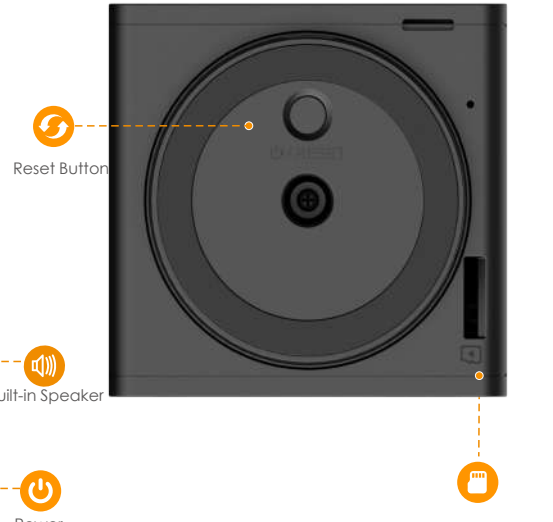

Abnormal Sound Alarm

Sends alerts to your smartphone when it detects abnormal sound

Info Display

The Screen can display some information

Diversified Storage

Supports NVR, Cloud Storage or Micro SD card (up to 512GB)

Alarm Clock

Supports setting custom alarms

Smart Tracking

Automatically tracks moving objects

Stay close with what you care

With Cloud service, you will have access to what you care as long as Internet is available . You can record daily or motion videos on Cloud and playback anytime anywhere.

Front View

Back View

Bottom view

Specifications

Camera

1/2.7" Progressive CMOS
 5MP(2880 x 1620)
 Night Vision: 20m(66ft) Distance
 3.6mm Fixed Lens
 Field of View : 87° (H), 48° (V), 108° (D)
 0~355° Pan & 0~90° Tilt
 2.4 inch screen
 2000mAh battery