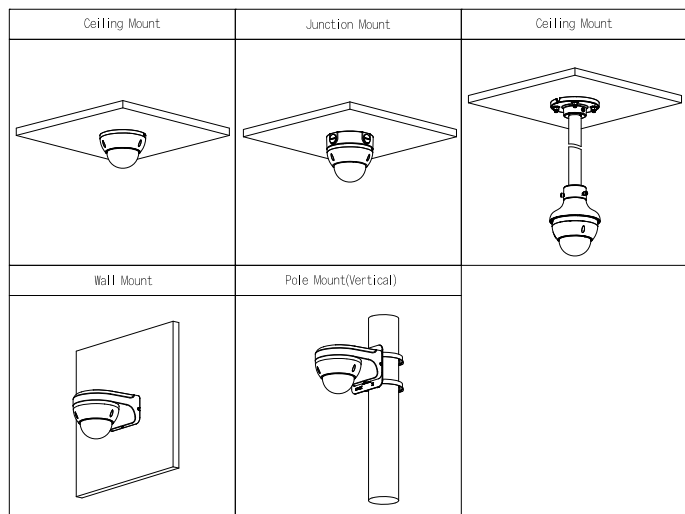

Dimensions (mm[inch])