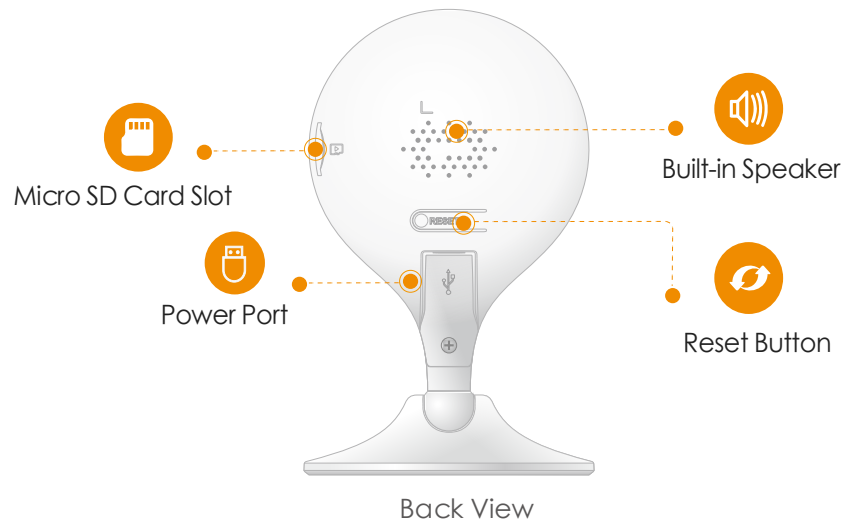

Specifications

Camera

1/2.7" 2 Megapixel Progressive CMOS
2MP (1920 x 1080)
Night Vision: 10m(33ft) Distance
2.8mm Fixed Lens
Field of View : 112° (H), 58° (V), 131° (D)

Video & Audio

Video Compression : H.265/H.264
Up to 25/30fps Frame Rate
16x Digital Zoom
Two-way Audio

Notice Management

Motion Detection
Human Detection
Configurable Region
Abnormal Sound Alarm

Network

Wi-Fi: IEEE802.11b/g/n, 50m Open Field
imou App: iOS, Android
Onvif

Auxiliary Interface

Micro SD Card Slot (up to 256GB)
Built-in Mic & Speaker
Reset Button

General

DC 5V1A Power Supply
Power Consumption: <3.1W
Working Environment: -10° C ~ +45° C, Less Than 95%RH
Dimensions: 66 × 33 × 109mm (2.6 × 1.3 × 4.3 inch)
Weight: 102.7g (0.23lb)
CE, FCC

What's in the box

- 1x Camera
- 1x Quick Start Guide
- 1x Power Adapter
- 1x Power Cable
- 1x Screw Package
- 1x Mounting Plate
- 1x Mounting Foam
- 1x Installation Position Map