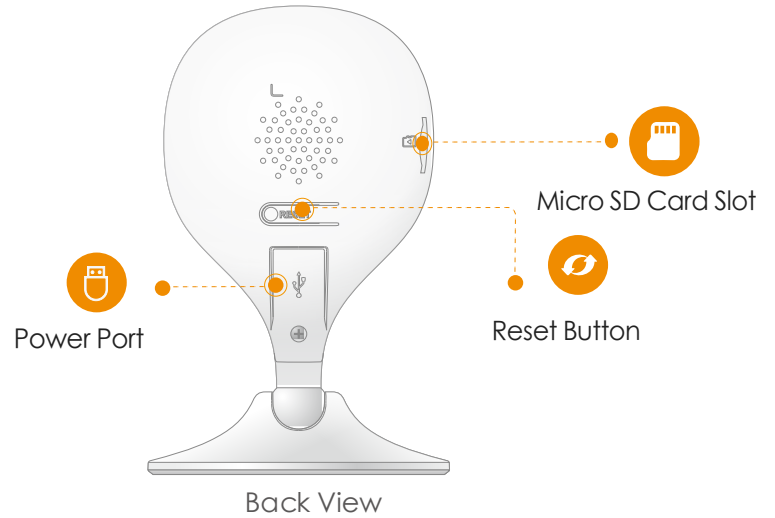

Specifications

Camera

1/2.8" 2 Megapixel Progressive CMOS
2MP (1920 x 1080)
Night Vision: 10m(33ft) Distance
3.6mm Fixed Lens
Field of View : 89° (H), 46° (V), 108° (D)

Video & Audio

Video Compression : H.265/H.264
Up to 25/30fps Frame Rate
16x Digital Zoom
Built-in Mic

Notice Management

Motion Detection
Human Detection
Configurable Region
Abnormal Sound Alarm

Network

Wi-Fi: IEEE802.11b/g/n, 50m Open Field
imou App: iOS, Android
Onvif

Auxiliary Interface

Micro SD Card Slot (up to 256GB)
Reset Button

General

DC 5V1A Power Supply
Power Consumption: <3.1W
Working Environment: -10° C ~ +45° C, Less Than 95%RH
Dimensions: 68 x 33 x 106.6mm (2.7 x 1.3 x 4.2 inch)
Weight: 69.6g(0.15lb)
CE, FCC

What's in the box

- 1x Camera
- 1x Quick Start Guide
- 1x Power Adapter
- 1x Mounting Foam
- 1x Power Cable