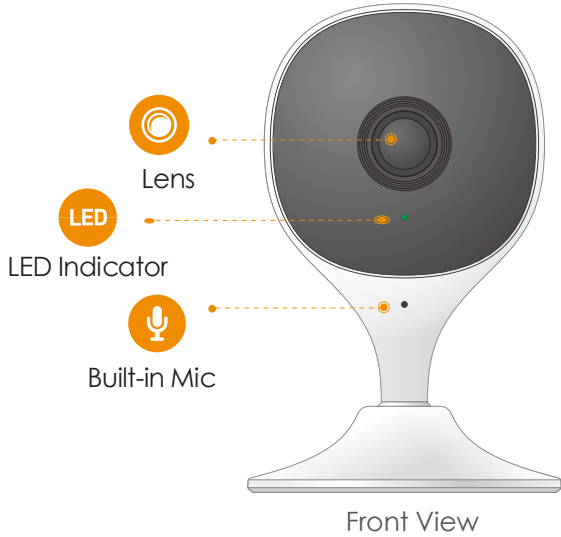

Specifications

Camera

1/2.8" 2 Megapixel Progressive CMOS
2MP (1920 x 1080)
Night Vision: 10m(33ft) Distance
3.6mm Fixed Lens
Field of View : 89° (H), 46° (V), 108° (D)

Video & Audio

Video Compression : H.265/H.264
Up to 25/30fps Frame Rate
16x Digital Zoom
Built-in Mic

Notice Management

Motion Detection
Human Detection
Configurable Region
Abnormal Sound Alarm

Network

Wi-Fi: IEEE802.11b/g/n, 50m Open Field
imou App: iOS, Android
Onvif

Auxiliary Interface

Micro SD Card Slot (up to 256GB)
Reset Button

General

DC 5V1A Power Supply
Power Consumption: <3.1W
Working Environment: -10° C ~ +45° C, Less Than 95%RH
Dimensions: 68 x 33 x 106.6mm (2.7 x 1.3 x 4.2 inch)
Weight: 69.6g(0.15lb)
CE, FCC

What's in the box

- 1x Camera
- 1x Quick Start Guide
- 1x Power Adapter
- 1x Mounting Foam
- 1x Power Cable