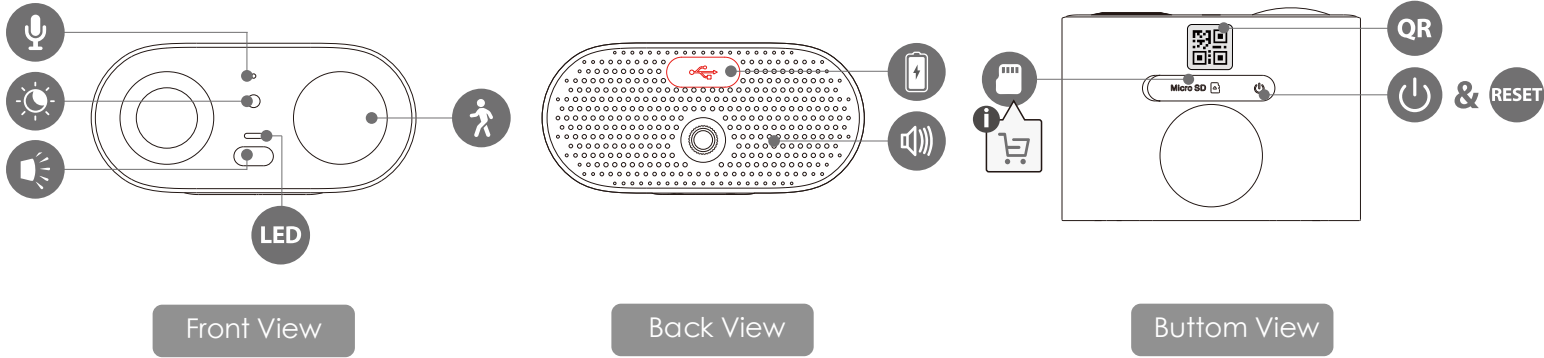

Specifications

Camera

1/2.8" Progressive CMOS
3MP(2304*1296)
Night Vision: 15m(49ft) Distance
2.8mm Fixed Lens, Max. Aperture F2.0
Field of View : 98° (H), 54° (V), 121° (D)
5000mAh Rechargeable Battery

Video & Audio

Video Compression : H.264&H.265
Up to 15fps Frame Rate
8x Digital Zoom
Two-way Audio

Notice Management

Motion Detection
Human Detection
Configurable Region
Work mode

Storage

Local Storage: SD Card (Up to 256GB)
Cloud Storage: Imou Subscription Plan
Record, view, and save events in your Imou app with a 31 day trial of the Imou Subscription Plan.

Network

Wi-Fi:IEEE802.11b/g/n,50m Open Field
Imou App: iOS, Android

Auxiliary Interface

Built-in Mic & Speaker
Power on / off / Reset Button
SD Card Slot

General

DC 5V 2A Power / Imou Solar Panel Supply
Power Consumption:< 3.5W
Operating Temperature:-20°C~+50°C (-4°F~122°F)
Charging Temperature:-0°C~+45°C (32°F~112°F)
Camera Dimensions: 88 × 63 × 41 mm (3.46 × 2.48 × 1.61 inch)
Camera Weight: 180g (0.40 lb)
MSDS、CE、Alexa

What's in the box

1. 1x Camera
   - 1x Mounting Bracket
   - 1x Install stickers
   - 1x TypeC Cable
   - 1x Quick Start Guide
   - 1x Screw Mounting Base
   - 1x Screw and Wall Anchor pack
2. ---
3. 1x Solar Panel
   - 1x Locking Screw Cap
   - 3 Wall Anchors
   - 1x Unversal Joint
   - 1x Base
   - 1x Quick Start Guide
   - 1x Circular Socket Nut
   - 4 Screws