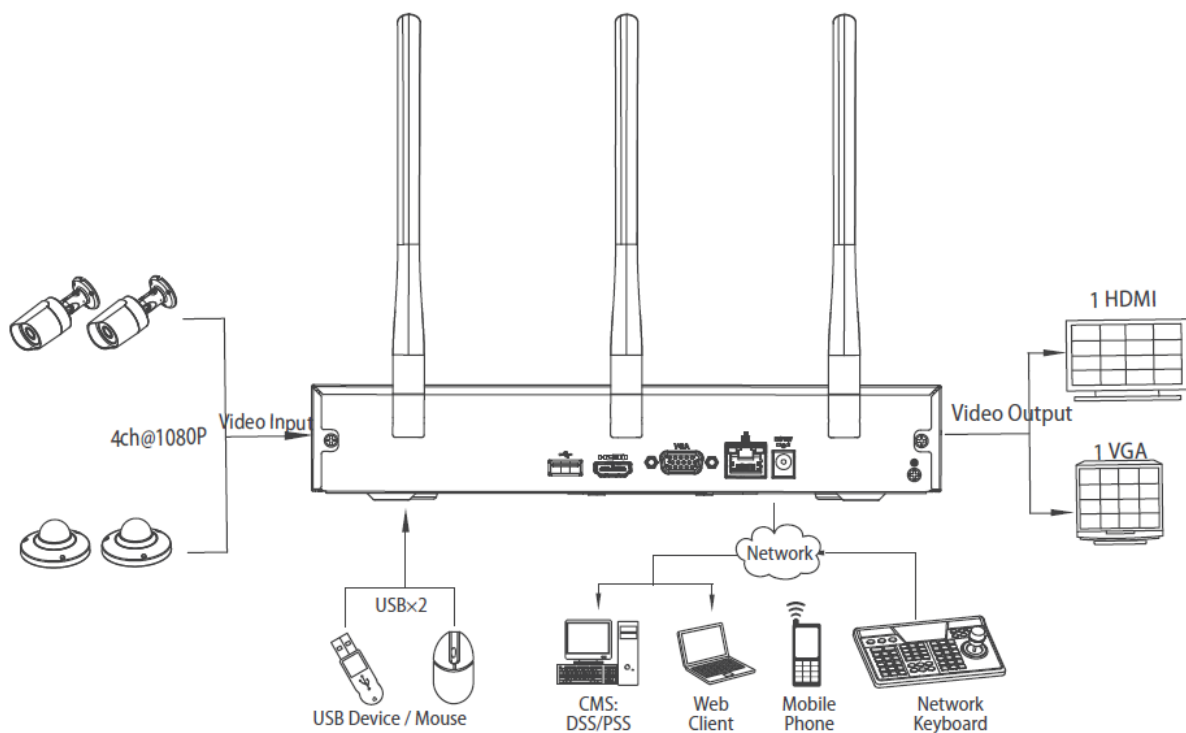

DH-NVR4104HS-W-S2

General	
Power Supply	DC12V/2A
Power Consumption	10W(without HDD)
Working Environment	-10°C~+55°C / 10%~90%RH / 86~106kpa
Dimension (W×D×H)	Compact 1U, 260mm×246.4mm×47.6mm
Weight	0.5KG(without HDD)

System Connection

*Takes NVR4104HS-W-S2 as an example

Dahua Technology Co., Ltd.

1199'BinAn Road, Binjiang District, Hangzhou, China

Tel: +86-571-87688883

Fax: +86-571-87688815

Email: overseas@dahuatech.com

www.dahuatech.com

*Design and specifications are subject to change without notice.

© 2016 Dahua Technology Co., Ltd.