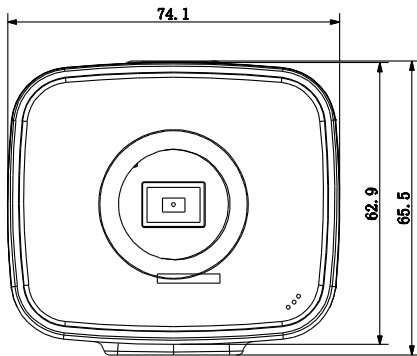

DH-IPC-HF8331E

Dimensions (mm)

Accessory (optional)

PFB110W	PFB121W	PLZ1030-D	PLZ1130-D

Dahua Technology Co., Ltd.

1199 BinAn Road, Binjiang District, Hangzhou, China

Tel: +86-571-87688883

Fax: +86-571-87688815

Email: overseas@dahuatech.com

www.dahuatech.com

*Design and specifications are subject to change without notice.

© 2014 Dahua Technology Co., Ltd.