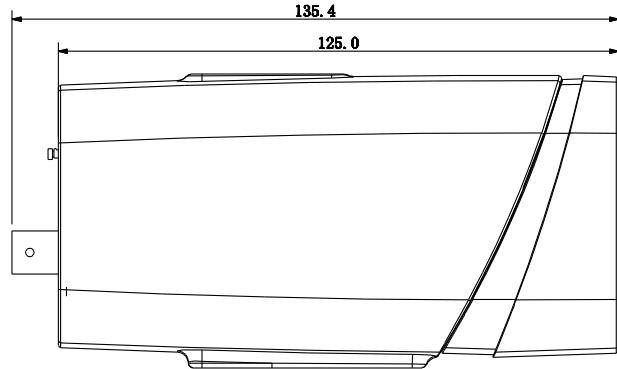

DH-IPC-HF8331E

Dimensions (mm)

Accessory (optional)

PFB110W	PFB121W	PLZ1030-D	PLZ1130-D

Dahua Technology Co., Ltd.

1199 BinAn Road, Binjiang District, Hangzhou, China

Tel: +86-571-87688883

Fax: +86-571-87688815

Email: overseas@dahuatech.com

www.dahuatech.com

*Design and specifications are subject to change without notice.

© 2014 Dahua Technology Co., Ltd.