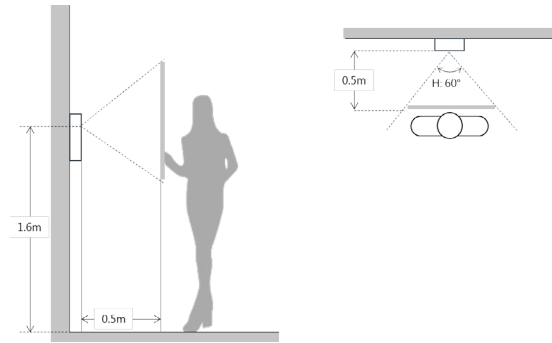

Network Protocol	TCP/IP
------------------	--------

General

Ingress Protection	IP65 (Apply silica gel to gaps between the device and the wall. Liquid sodium silicate is recommended. For details, see the quick start guide.)
Tamper Switch	1
Installation	Surface
Material	Tempered Glass
Power	DC 12V
Power Consumption	Work ≤10W
Working Temperature	-30°C to +60°C
Relative Humidity	10%RH-90%RH
Dimensions	154.2mm×114.2mm×43.0mm
Weight	0.6kg

Dimensions

View Area

Application