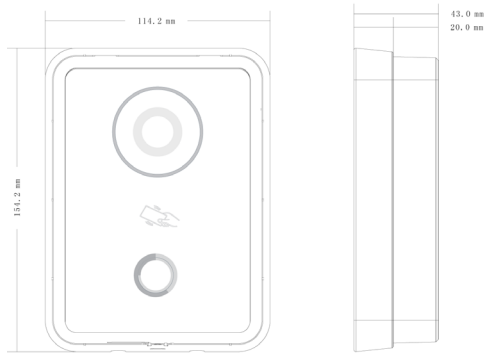

Interface

Door Control	2(1 relay out for main lock, 1 extended by access control module)
Alarm In	2(1ch unlock button, 1ch feedback)
RS485	1

Network

Ethernet	10M/100Mbps Self-adaptive
----------	---------------------------

Network Protocol	TCP/IP
------------------	--------

General

Ingress Protection	IP65 (Apply silica gel to gaps between the device and the wall. Liquid sodium silicate is recommended. For details, see the quick start guide.)
Tamper Switch	1
Installation	Surface
Material	Tempered Glass
Power	DC 12V
Power Consumption	Work ≤10W
Working Temperature	-30°C to +60°C
Relative Humidity	10%RH-90%RH
Dimensions	154.2mm×114.2mm×43.0mm
Weight	0.6kg

Dimensions

View Area

Application