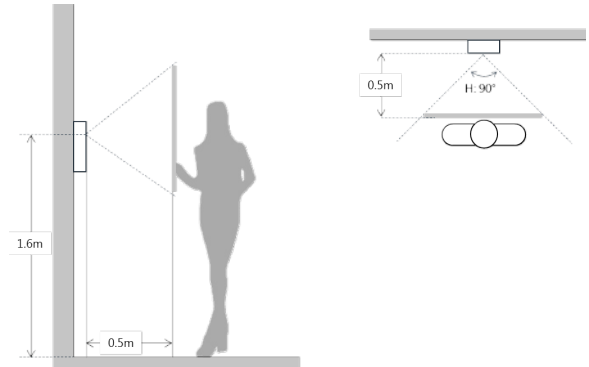

Ethernet	10M/100Mbps Self-adaptive
----------	---------------------------

Network Protocol	TCP/IP
------------------	--------

General

Ingress Protection	IP54, IK07
Tamper Switch	1
Installation	Surface & Flush
Material	Stainless Steel
Power	DC 24V / Supply directly by VTNC3000A
Power Consumption	Standby ≤1W, Work ≤10W
Working Environments	-40°C~+60°C
Relative Humidity	10%~90%RH
Dimensions	129.9mm×32.2mm×140mm
Weight	0.8Kg

Dimensions

View Area

Application