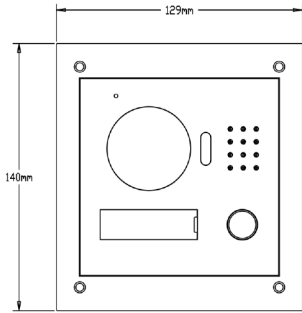

Interface

Door Control	2(1 relay out for main lock, 1 extended by access control module)
Alarm In	2(1ch unlock button, 1ch feedback)
RS485	1

Network

Ethernet	10M/100Mbps Self-adaptive
Network Protocol	TCP/IP

Ethernet	10M/100Mbps Self-adaptive
----------	---------------------------

Network Protocol	TCP/IP
------------------	--------

General

Ingress Protection	IP54, IK07
Tamper Switch	1
Installation	Surface & Flush
Material	Stainless Steel
Power	DC 24V / Supply directly by VTNC3000A
Power Consumption	Standby ≤1W, Work ≤10W
Working Environments	-40°C~+60°C
Relative Humidity	10%~90%RH
Dimensions	129.9mm×32.2mm×140mm
Weight	0.8Kg

Dimensions

View Area

Application