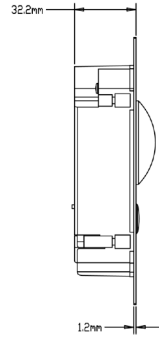

Ethernet	10M/100Mbps Self-adaptive
----------	---------------------------

Network Protocol	TCP/IP
------------------	--------

General

Ingress Protection	IP54, IK07
Tamper Switch	1
Installation	Surface & Flush
Material	Stainless Steel
Power	DC 24V / Supply directly by VTNC3000A
Power Consumption	Standby ≤1W, Work ≤10W
Working Environments	-40°C~+60°C
Relative Humidity	10%~90%RH
Dimensions	129.9mm×32.2mm×140mm
Weight	0.8Kg

Dimensions

View Area

Application