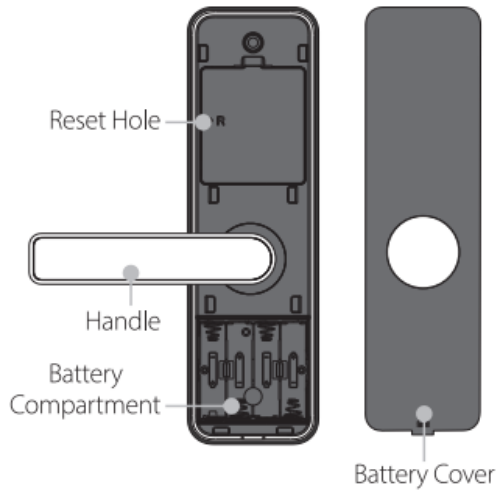

K1S Smart Lock

Fingerprint

Password

Card

Key

Specifications

Door Thickness

35-100mm(customizable)

Card Capacity

10

Fingerprint Capacity

100

Low Battery Warning

<DC4.8V

Product Standard

GA374-2019

Relative Humidity

10% ~ 95%

Outdoor Panel

Indoor Panel

Bottom View

Panel (unit: mm)