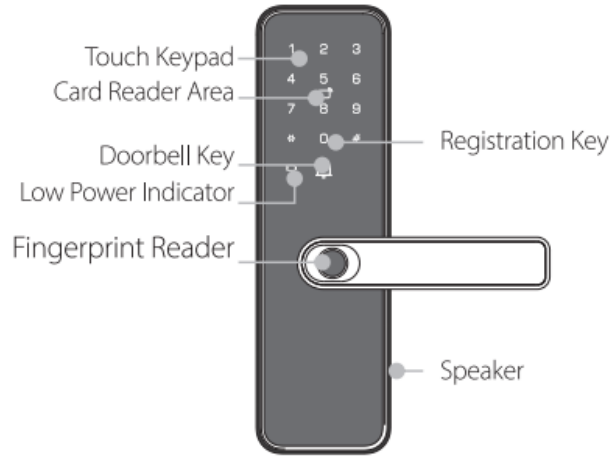

K1S Smart Lock

Fingerprint

Password

Card

Key

Specifications

Door Thickness

35-100mm(customizable)

Card Capacity

10

Fingerprint Capacity

100

Low Battery Warning

<DC4.8V

Product Standard

GA374-2019

Relative Humidity

10% ~ 95%

Outdoor Panel

Indoor Panel

Bottom View

Panel (unit: mm)