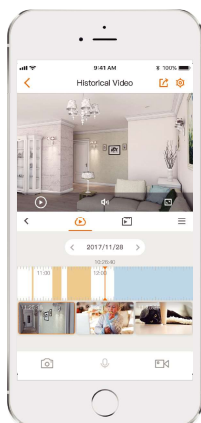

imou

Bullet 2C

1080P H.265 Bullet Wi-Fi Camera

Bullet 2C delivers 2MP live monitoring with a choice of 2.8mm/3.6mm/6mm lens option, it supports the latest H.265 compression which can save up to 50% bandwidth and storage. Human Detection allows you to monitor what matters without receiving annoying false alerts. With IP67 certified, the camera can be used outdoors under different weather conditions.

-  **1080P Full HD Video**
See more than 720P
-  **Human Detection**
Quickly find human targets in you home
-  **Built-in Microphone**
High quality microphone picks up sounds clearly while monitoring
-  **H.265 Codec**
Save more high-quality video in less space
-  **IP67**
Weatherproof from dust and water
-  **Alarm Notification**
Sends instant motion-activated alerts to your mobile phone
-  **Diversified Storage**
Supports NVR, Cloud Storage or Micro SD card (up to 256GB)
-  **24/7 Protection**
Infrared night vision for clear-as-day clarity even in pitch dark
-  **Wi-Fi Connection**
IEEE802.11b/g/n(2.4GHz)

Stay close with what you care

With Cloud service, you will have access to what you care as long as Internet is available. You can record daily or motion videos on Cloud and play back anytime anywhere.

<http://www.imoulife.com>

Specifications

Camera

1/2.8" 2 Megapixel Progressive CMOS
2MP(1920 x 1080)
Night Vision: 30m(98ft) Distance
2.8mm/3.6mm/6mm Fixed Lens
Field of View: 2.8mm: 102° (H), 54° (V), 120° (D)
3.6mm: 89° (H), 46° (V), 108° (D)
6mm: 53° (H), 30° (V), 60° (D)