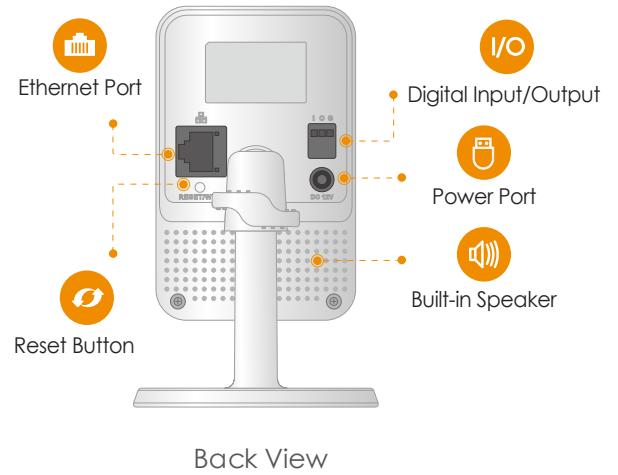

Specifications

Camera

1/3" 4 Megapixel Progressive CMOS
4MP(2560 x 1440)
Night Vision: 10m(33ft) Distance
2.8mm Fixed Lens
Field of View : 97° (H), 52° (V), 115° (D)

Video & Audio

Video Compression : H.265/H.264
Up to 25/30fps Frame Rate
Two-way Audio

Notice Management

Motion Detection
Configurable Region
Abnormal Sound Alarm
PIR Detection

Network

1 x 100Mbps Ethernet port
Wi-Fi:IEEE802.11b/g/n, 50m Open Field
imou App: iOS, Android
CGI, Onvif

Auxiliary Interface

Micro SD Card Slot (up to 256GB)
Built-in Mic & Speaker
Alarm line in/out interface
Reset Button

General

DC 12V1A Power Supply
Power Consumption:<4W
Working Environment:-10° C~+45° C, Less Than 95%RH
Dimensions: Φ78.5× 90.5× 127.8mm (Φ3.1 × 3.6 × 5 inch)
Weight: 310g (0.68lb)
CE, FCC

What's in the box

- 1x Camera
- 1x Quick Start Guide
- 1x Power Adapter
- 1x Screw Package
- 1x Installation Position Map