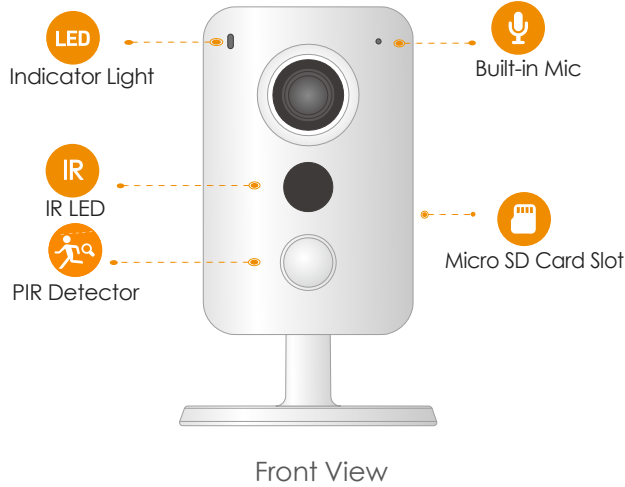

Specifications

Camera

1/3" 4 Megapixel Progressive CMOS
4MP(2560 x 1440)
Night Vision: 10m(33ft) Distance
2.8mm Fixed Lens
Field of View : 97° (H), 52° (V), 115° (D)

Video & Audio

Video Compression : H.265/H.264
Up to 25/30fps Frame Rate
Two-way Audio

Notice Management

Motion Detection
Configurable Region
Abnormal Sound Alarm
PIR Detection

Network

1 x 100Mbps Ethernet port
Wi-Fi:IEEE802.11b/g/n, 50m Open Field
imou App: iOS, Android
CGI, Onvif

Auxiliary Interface

Micro SD Card Slot (up to 256GB)
Built-in Mic & Speaker
Alarm line in/out interface
Reset Button

General

DC 12V1A Power Supply
Power Consumption:<4W
Working Environment:-10° C~+45° C, Less Than 95%RH
Dimensions: Φ78.5× 90.5× 127.8mm (Φ3.1 × 3.6 × 5 inch)
Weight: 310g (0.68lb)
CE, FCC

What's in the box

- 1x Camera
- 1x Quick Start Guide
- 1x Power Adapter
- 1x Screw Package
- 1x Installation Position Map