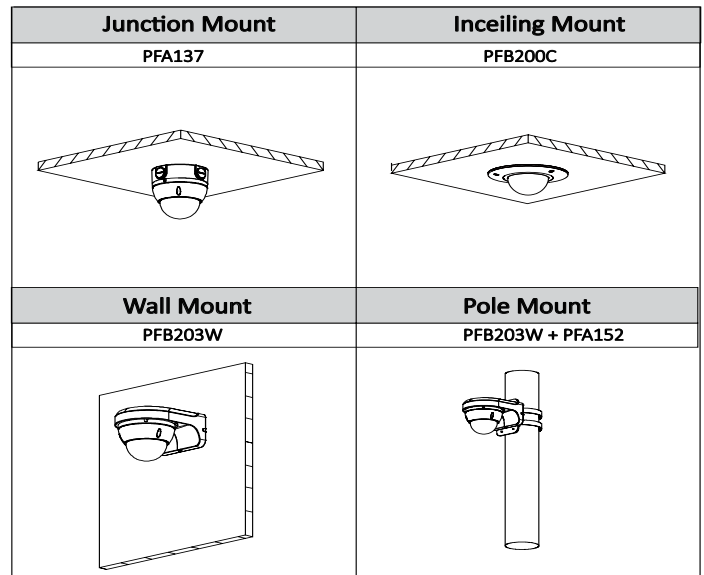

Construction

Casing	Metal
Dimensions	Φ122mm×88.9mm (4.8"×3.5")
Net Weight	0.44kg (0.97lb)
Gross Weight	0.58kg (1.29lb)

Ordering Information

Type	Part Number	Description
2MP camera	DH-IPC-HDBW4239RP-ASE	2MP Full-color Starlight Dome Network Camera,WDR, PAL
	DH-IPC-HDBW4239RN-ASE	2MP Full-color Starlight Dome Network Camera WDR,NTSC
	IPC-HDBW4239RP-ASE	2MP Full-color Starlight Dome Network Camera,WDR, PAL
	IPC-HDBW4239RN-ASE	2MP Full-color Starlight Dome Network Camera WDR,NTSC
Accessories (optional)	PFB203W	Wall mount
	PFA137	Junction box
	PFB200C	In-ceiling mount
	PFA152-E	Pole Mount
	LR1002	ePoE Over Coax Converter

Accessories

Optional:

PFA152-E Pole Mount

PFB203W Wall Mount

PFA137 Junction Box

PFB200C In-ceiling Mount

LR1002 ePoE Over Coax Converter

Dimensions (mm/inch)