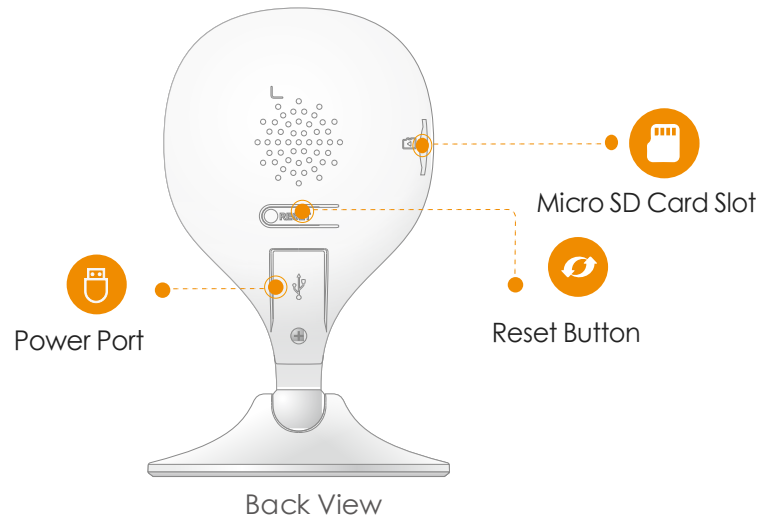

H.265 1080P Full HD

See more than 720P

Human Detection

Quickly find human targets in you home

Built-in Microphone

High quality microphone picks up sounds clearly while monitoring

Abnormal Sound Alarm

Sends alerts to your smartphone when it detects abnormal sound

Alarm Notification

Sends instant alerts to your mobile phone when an event is detected

24/7 Protection

Excellent night vision, feel safe even in complete darkness

Diversified Storage

Supports NVR, Cloud Storage or Micro SD card (up to 256GB)

Wi-Fi Connection

IEEE802.11b/g/n(2.4GHz)

Stay close with what you care

With Cloud service, you will have access to what you care as long as Internet is available. You can record daily or motion videos on Cloud and play back anytime anywhere.

Specifications

Camera

1/2.8" 2 Megapixel Progressive CMOS
 2MP (1920 x 1080)
 Night Vision: 10m(33ft) Distance
 3.6mm Fixed Lens
 Field of View : 89° (H), 46° (V), 108° (D)

Video & Audio

Video Compression : H.265/H.264
 Up to 25/30fps Frame Rate
 16x Digital Zoom
 Built-in Mic