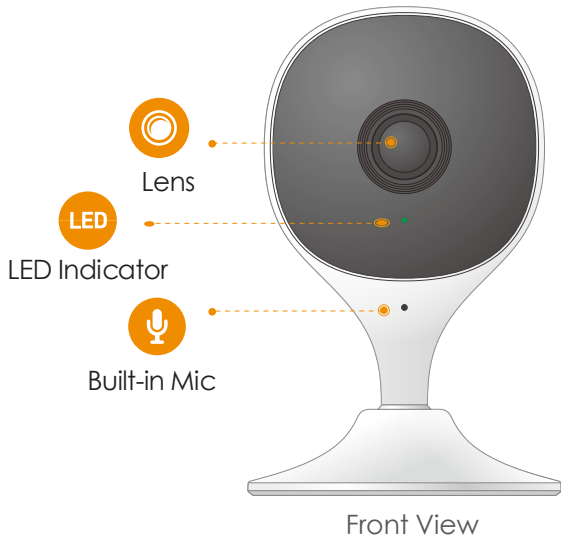

Imou

Cue 2C

1080P Wi-Fi Camera

With 1080P Full HD live monitoring and built-in microphone, Cue 2C lets you stay in touch with your family. Human Detection quickly finds human targets in images and immediately sends a notification to your smartphone, allowing you to monitor what matters without receiving annoying false alerts.

H.265 1080P Full HD

See more than 720P

Human Detection

Quickly find human targets in you home

Built-in Microphone

High quality microphone picks up sounds clearly while monitoring

Abnormal Sound Alarm

Sends alerts to your smartphone when it detects abnormal sound

Alarm Notification

Sends instant alerts to your mobile phone when an event is detected

24/7 Protection

Excellent night vision, feel safe even in complete darkness

Diversified Storage

Supports NVR, Cloud Storage or Micro SD card (up to 256GB)

Specifications

Camera

1/2.8" 2 Megapixel Progressive CMOS
 2MP (1920 x 1080)
 Night Vision: 10m(33ft) Distance
 3.6mm Fixed Lens
 Field of View : 89° (H), 46° (V), 108° (D)

Video & Audio

Video Compression : H.265/H.264
 Up to 25/30fps Frame Rate
 16x Digital Zoom
 Built-in Mic