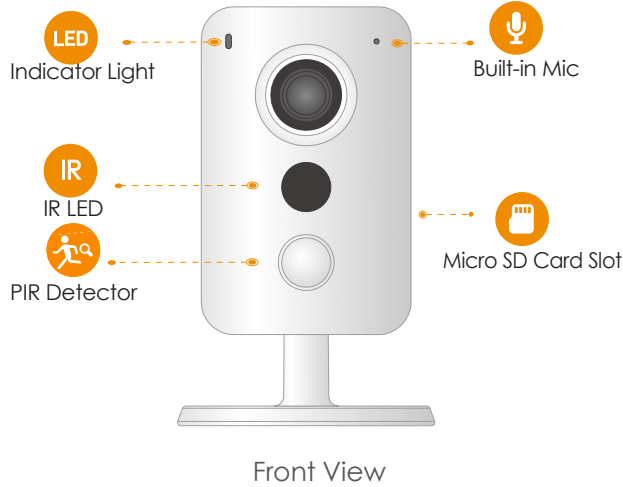

Cube PoE 4MP

4MP PoE Cube Camera

Cube PoE 4MP brings 4MP live monitoring, two-way audio lets you communicate with who is at the camera remotely. PIR detection automatically sends a notification to you immediately when it detects moving target, and digital input/output port allows you to connect detectors, sensors, beepers, etc.

Two-way Talk

Communicate with family and pets easily

24/7 Protection

Excellent night vision, feel safe even in complete darkness

Diversified Storage

Supports NVR, Cloud Storage or Micro SD card (up to 256GB)

Specifications

Camera

1/3" 4 Megapixel Progressive CMOS
4MP(2560 x 1440)
Night Vision: 10m(33ft) Distance
2.8mm Fixed Lens
Field of View : 97° (H), 52° (V), 115° (D)

Video & Audio

Video Compression : H.265/H.264
Up to 25/30fps Frame Rate
Two-way Audio

General

DC 12V1A, PoE
Power Consumption:<4W
Working Environment:-10° C~+45° C, Less Than 95%RH
Dimensions: Φ78.5× 90.5× 127.8mm (Φ3.1 × 3.6 × 5 inch)
Weight: 310g (0.68lb)
CE, FCC

What's in the box

- 1x Camera
- 1x Screw Package
- 1x Quick Start Guide
- 1x Installation Position Map