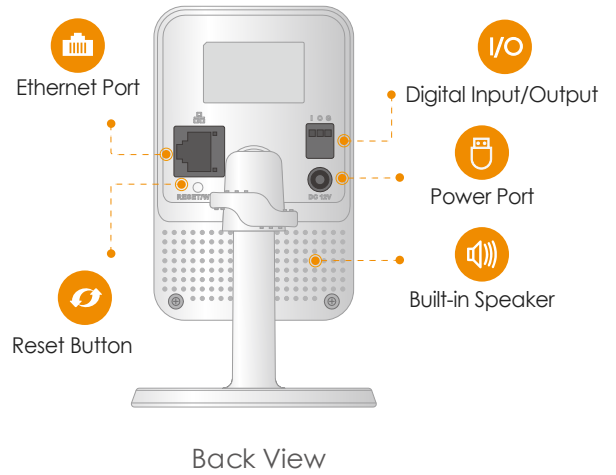

Cube PoE 4MP

4MP PoE Cube Camera

Cube PoE 4MP brings 4MP live monitoring, two-way audio lets you communicate with who is at the camera remotely. PIR detection automatically sends a notification to you immediately when it detects moving target, and digital input/output port allows you to connect detectors, sensors, beepers, etc.

Two-way Talk

Communicate with family and pets easily

24/7 Protection

Excellent night vision, feel safe even in complete darkness

Diversified Storage

Supports NVR, Cloud Storage or Micro SD card (up to 256GB)

PoE

Power over Ethernet

Stay close with what you care

With Cloud service, you will have access to what you care as long as Internet is available. You can record daily or motion videos on Cloud and playback anytime anywhere.

General

DC 12V1A, PoE
Power Consumption:<4W
Working Environment:-10° C~+45° C, Less Than 95%RH
Dimensions: Φ78.5× 90.5× 127.8mm (Φ3.1 × 3.6 × 5 inch)
Weight: 310g (0.68lb)
CE, FCC

What's in the box

- 1x Camera
- 1x Screw Package
- 1x Quick Start Guide
- 1x Installation Position Map