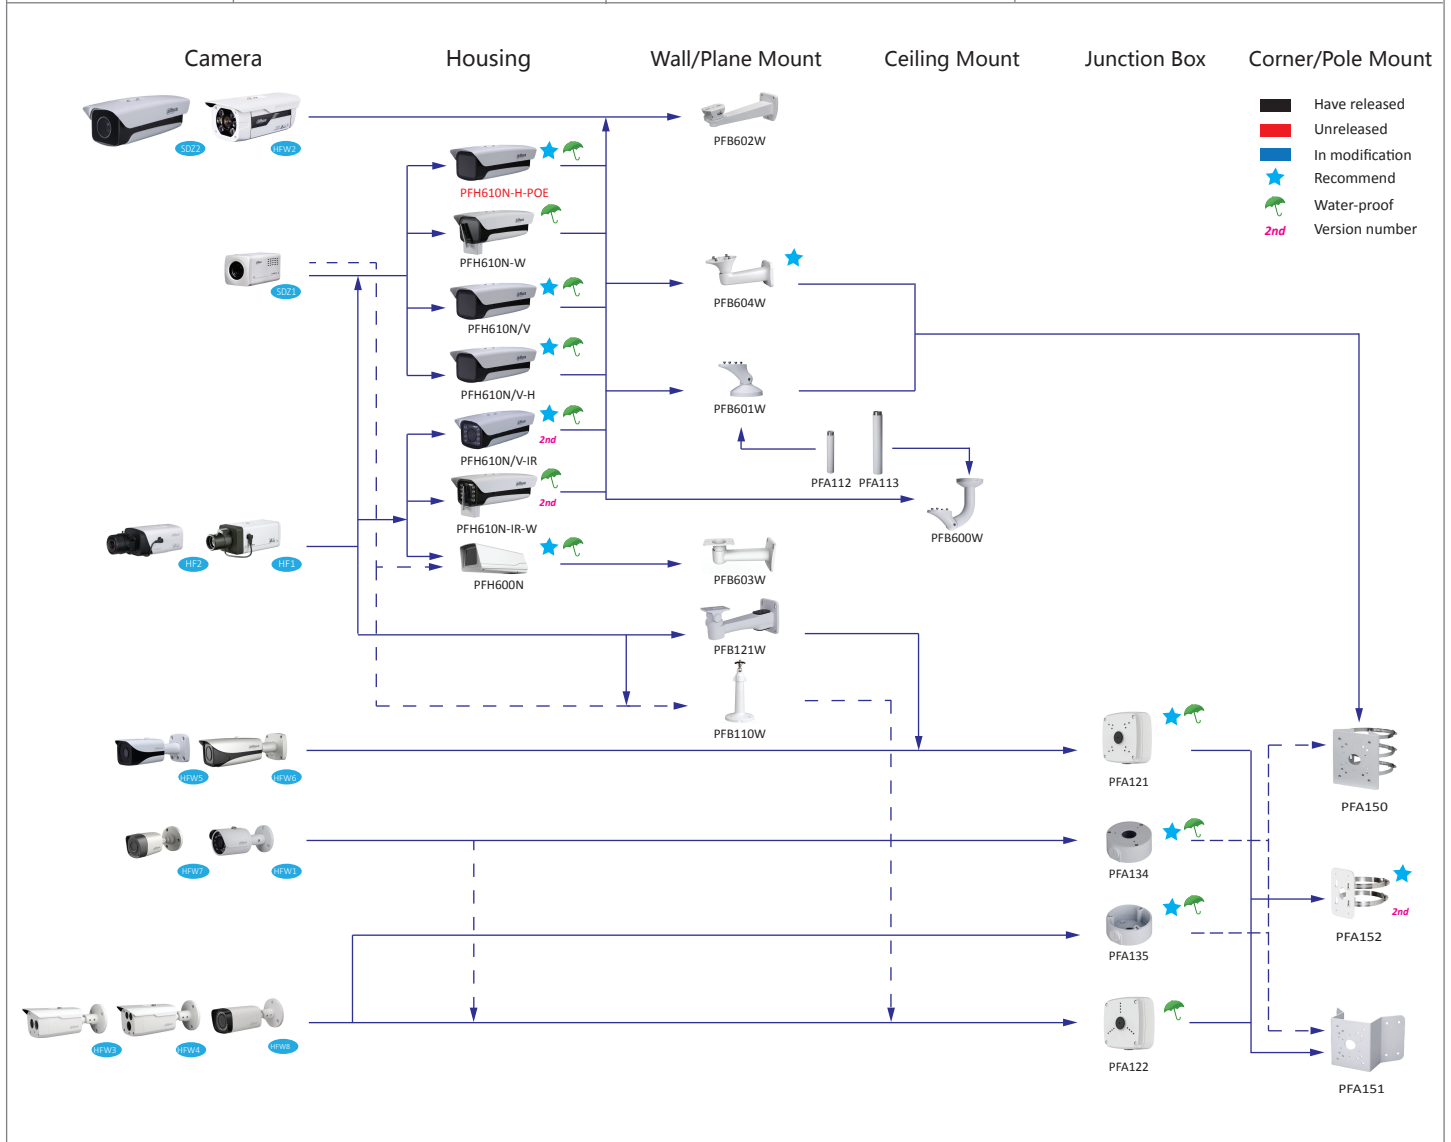

# Selection of box cameras

Shape	Analog	HDCVI	Network
	FW181G	HFW1000/1100/1200/2120/2220S	HFW1120/1220/1320/4100/4120/4200/4220/4221/4300/4421S, HFW1000/1200S-W,
		HF3101	
		HF3220E	HF5121/5221/5421E, HF8281/8301/8331/81200E
			HFW5100/5200-IRA
		HFW1100/1200/2120/2220B	HFW4120/4220/4221/4421B(-AS)
		HFW1100/1200/2120/2220/2221D	HFW4120/4220/4221/4421D(-AS)
	FW181I	HFW2120/2220/2221E	HFW4100/4120/4200/4220/4221/4300/4421E
		HFW3220E-Z	HFW5100/5200/5300E(-Z/VF), HFW8301E(-Z), HFW5121/5221/5421/8281/8331/81200E-Z, HFW5200E-Z12
	FW181R	HFW1000/1100/1200R, HFW1000/1100/1200RM	
	FW181R-VF	HFW1100/1200/2120/2220R-VF, HFW2120/2220R-Z, HFW2221R-Z-IRE6	HFW2100/2200/2300R-Z/VF, HFW2101/2201R-ZS/VFS, HFW2120/2220/2320R-ZS/VFS-IRE6
		SDZ1020/2020/2030S-N	
		SDZH1020/2030S-N, SDZW1020/2030S-N	

# Selection of dome cameras

Shape	Analog	HDCVI	Network
			HD1000/1200C(-W), HDB3200/4100/4200/4300C, HDB4100/4200/4300C(-A), EB5400/5500
			HDB4100/4200/4300F-PT, HDPW4100/4200/4300F-WPT
	DW181E	HDW2120/2220S	HDW1120/1220/1320S
		HDW1000/1100/1200/2120/2220M	HDW4120/4220/4421M
		HDW1100/1200/2120/2220R-VF	
	DW181R	HDW1000/1100R	
		HDW1200/2120/2220/2221E	HDW4120/4220/4221/4421E(-AS)
		HDW2120/2220/2221R-Z	HDW2120/2220/2320R-Z(S)
			HDB(W)5100/5200/5202/5300/5302/5502, HDB(W)8301(-Z), HDB(W)8281-Z
		HDBW3231E-Z	HDBW5121/5220/5221/5421/8231/8331/81200E-Z
		HDBW3220E-Z	
		HDBW1100/1200/2120/2220/2221E	HDBW1000/1200E(-W), HDBW1120/1220/1320E, HDBW4100/4200/4300E(-S/-AS), HDBW4800E, HDBW4120/4220/4221/4421E(-AS)
	DBW181R-VF	HDBW1100/1200/2120/2220R-VF, HDBW2120/2220/2221R-Z	HDBW2100/2200/2300R-Z/VF, HDBW2101/2120/2201/2220/2320R-ZS/VFS
	DBW183H MW183H	HDBW2120/2220F, HDBW2120/2220/2221F-M	HDBW4120/4220/4221/4421F(-AS/-M), HDBW4120/4220/4221F-W
			EB(W)8600/81200

## Notes :

1. PTZ dome cameras have the standard configurations, and the configurations have been as follows.