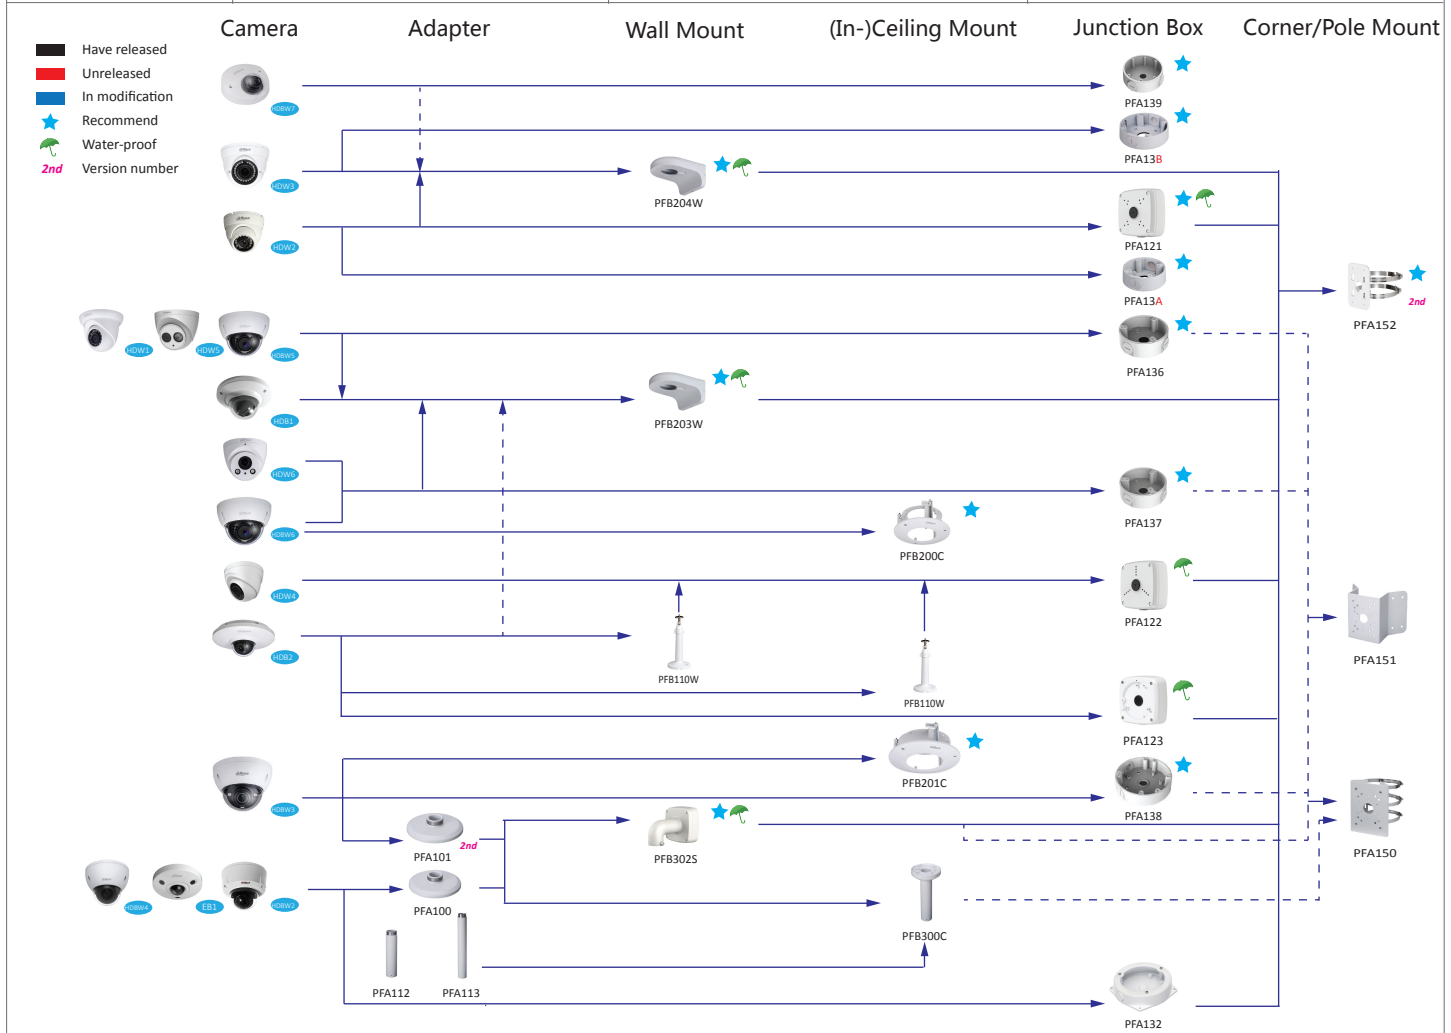

# Selection of box cameras

Shape	Analog	HDCVI	Network
	FW181G	HFW1000/1100/1200/2120/2220S	HFW1120/1220/1320/4100/4120/4200/4220/4221/4300/4421S, HFW1000/1200S-W,
		HF3101	
		HF3220E	HF5121/5221/5421E, HF8281/8301/8331/81200E
			HFW5100/5200-IRA
		HFW1100/1200/2120/2220B	HFW4120/4220/4221/4421B(-AS)
		HFW1100/1200/2120/2220/2221D	HFW4120/4220/4221/4421D(-AS)
	FW181I	HFW2120/2220/2221E	HFW4100/4120/4200/4220/4221/4300/4421E
		HFW3220E-Z	HFW5100/5200/5300E(-Z/VF), HFW8301E(-Z), HFW5121/5221/5421/8281/8331/81200E-Z, HFW5200E-Z12
	FW181R	HFW1000/1100/1200R, HFW1000/1100/1200RM	
	FW181R-VF	HFW1100/1200/2120/2220R-VF, HFW2120/2220R-Z, HFW2221R-Z-IRE6	HFW2100/2200/2300R-Z/VF, HFW2101/2201R-ZS/VFS, HFW2120/2220/2320R-ZS/VFS-IRE6
		SDZ1020/2020/2030S-N	
		SDZH1020/2030S-N, SDZW1020/2030S-N	

# Selection of dome cameras

Shape	Analog	HDCVI	Network
			HD1000/1200C(-W), HDB3200/4100/4200/4300C, HDB4100/4200/4300C(-A), EB5400/5500
			HDB4100/4200/4300F-PT, HDPW4100/4200/4300F-WPT
	DW181E	HDW2120/2220S	HDW1120/1220/1320S
		HDW1000/1100/1200/2120/2220M	HDW4120/4220/4421M
		HDW1100/1200/2120/2220R-VF	
	DW181R	HDW1000/1100R	
		HDW1200/2120/2220/2221E	HDW4120/4220/4221/4421E(-AS)
		HDW2120/2220/2221R-Z	HDW2120/2220/2320R-Z(S)
			HDB(W)5100/5200/5202/5300/5302/5502, HDB(W)8301(-Z), HDB(W)8281-Z
		HDBW3231E-Z	HDBW5121/5220/5221/5421/8231/8331/81200E-Z
		HDBW3220E-Z	
		HDBW1100/1200/2120/2220/2221E	HDBW1000/1200E(-W), HDBW1120/1220/1320E, HDBW4100/4200/4300E(-S/-AS), HDBW4800E, HDBW4120/4220/4221/4421E(-AS)
	DBW181R-VF	HDBW1100/1200/2120/2220R-VF, HDBW2120/2220/2221R-Z	HDBW2100/2200/2300R-Z/VF, HDBW2101/2120/2201/2220/2320R-ZS/VFS
	DBW183H MW183H	HDBW2120/2220F, HDBW2120/2220/2221F-M	HDBW4120/4220/4221/4421F(-AS/-M), HDBW4120/4220/4221F-W
			EB(W)8600/81200

## Notes :

1. PTZ dome cameras have the standard configurations, and the configurations have been as follows.