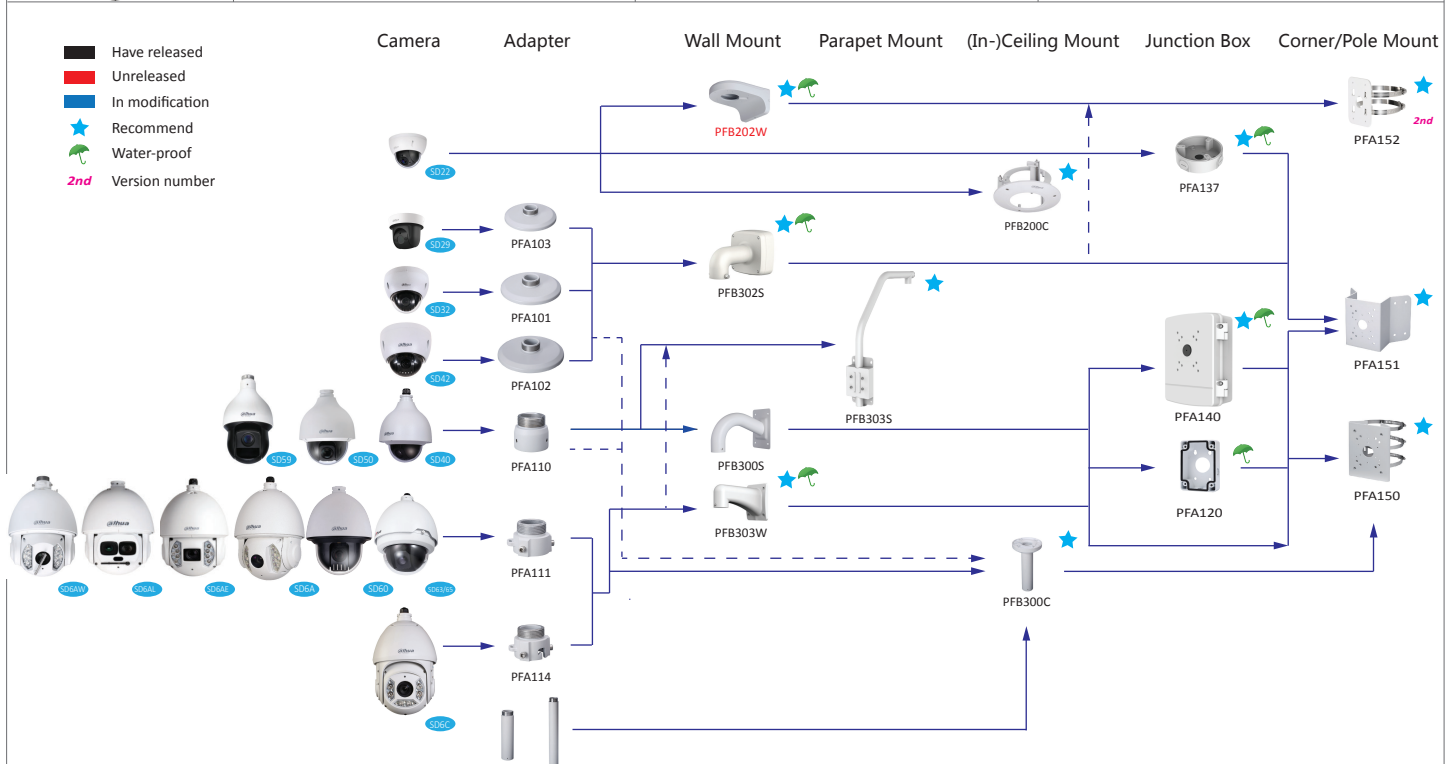

# Selection of box cameras

Shape	Analog	HDCVI	Network
	FW181G	HFW1000/1100/1200/2120/2220S	HFW1120/1220/1320/4100/4120/4200/4220/4221/4300/4421S, HFW1000/1200S-W,
		HF3101	
		HF3220E	HF5121/5221/5421E, HF8281/8301/8331/81200E
			HFW5100/5200-IRA
		HFW1100/1200/2120/2220B	HFW4120/4220/4221/4421B(-AS)
		HFW1100/1200/2120/2220/2221D	HFW4120/4220/4221/4421D(-AS)
	FW181I	HFW2120/2220/2221E	HFW4100/4120/4200/4220/4221/4300/4421E
		HFW3220E-Z	HFW5100/5200/5300E(-Z/VF), HFW8301E(-Z), HFW5121/5221/5421/8281/8331/81200E-Z, HFW5200E-Z12
	FW181R	HFW1000/1100/1200R, HFW1000/1100/1200RM	
	FW181R-VF	HFW1100/1200/2120/2220R-VF, HFW2120/2220R-Z, HFW2221R-Z-IRE6	HFW2100/2200/2300R-Z/VF, HFW2101/2201R-ZS/VFS, HFW2120/2220/2320R-ZS/VFS-IRE6
		SDZ1020/2020/2030S-N	
		SDZH1020/2030S-N, SDZW1020/2030S-N	

# Selection of dome cameras

Shape	Analog	HDCVI	Network
			HD1000/1200C(-W), HDB3200/4100/4200/4300C, HDB4100/4200/4300C(-A), EB5400/5500
			HDB4100/4200/4300F-PT, HDPW4100/4200/4300F-WPT
	DW181E	HDW2120/2220S	HDW1120/1220/1320S
		HDW1000/1100/1200/2120/2220M	HDW4120/4220/4421M
		HDW1100/1200/2120/2220R-VF	
	DW181R	HDW1000/1100R	
		HDW1200/2120/2220/2221E	HDW4120/4220/4221/4421E(-AS)
		HDW2120/2220/2221R-Z	HDW2120/2220/2320R-Z(S)
			HDB(W)5100/5200/5202/5300/5302/5502, HDB(W)8301(-Z), HDB(W)8281-Z
		HDBW3231E-Z	HDBW5121/5220/5221/5421/8231/8331/81200E-Z
		HDBW3220E-Z	
		HDBW1100/1200/2120/2220/2221E	HDBW1000/1200E(-W), HDBW1120/1220/1320E, HDBW4100/4200/4300E(-S/-AS), HDBW4800E, HDBW4120/4220/4221/4421E(-AS)
	DBW181R-VF	HDBW1100/1200/2120/2220R-VF, HDBW2120/2220/2221R-Z	HDBW2100/2200/2300R-Z/VF, HDBW2101/2120/2201/2220/2320R-ZS/VFS
	DBW183H MW183H	HDBW2120/2220F, HDBW2120/2220/2221F-M	HDBW4120/4220/4221/4421F(-AS/-M), HDBW4120/4220/4221F-W
			EB(W)8600/81200

## Notes :

1. PTZ dome cameras have the standard configurations, and the configurations have been as follows.