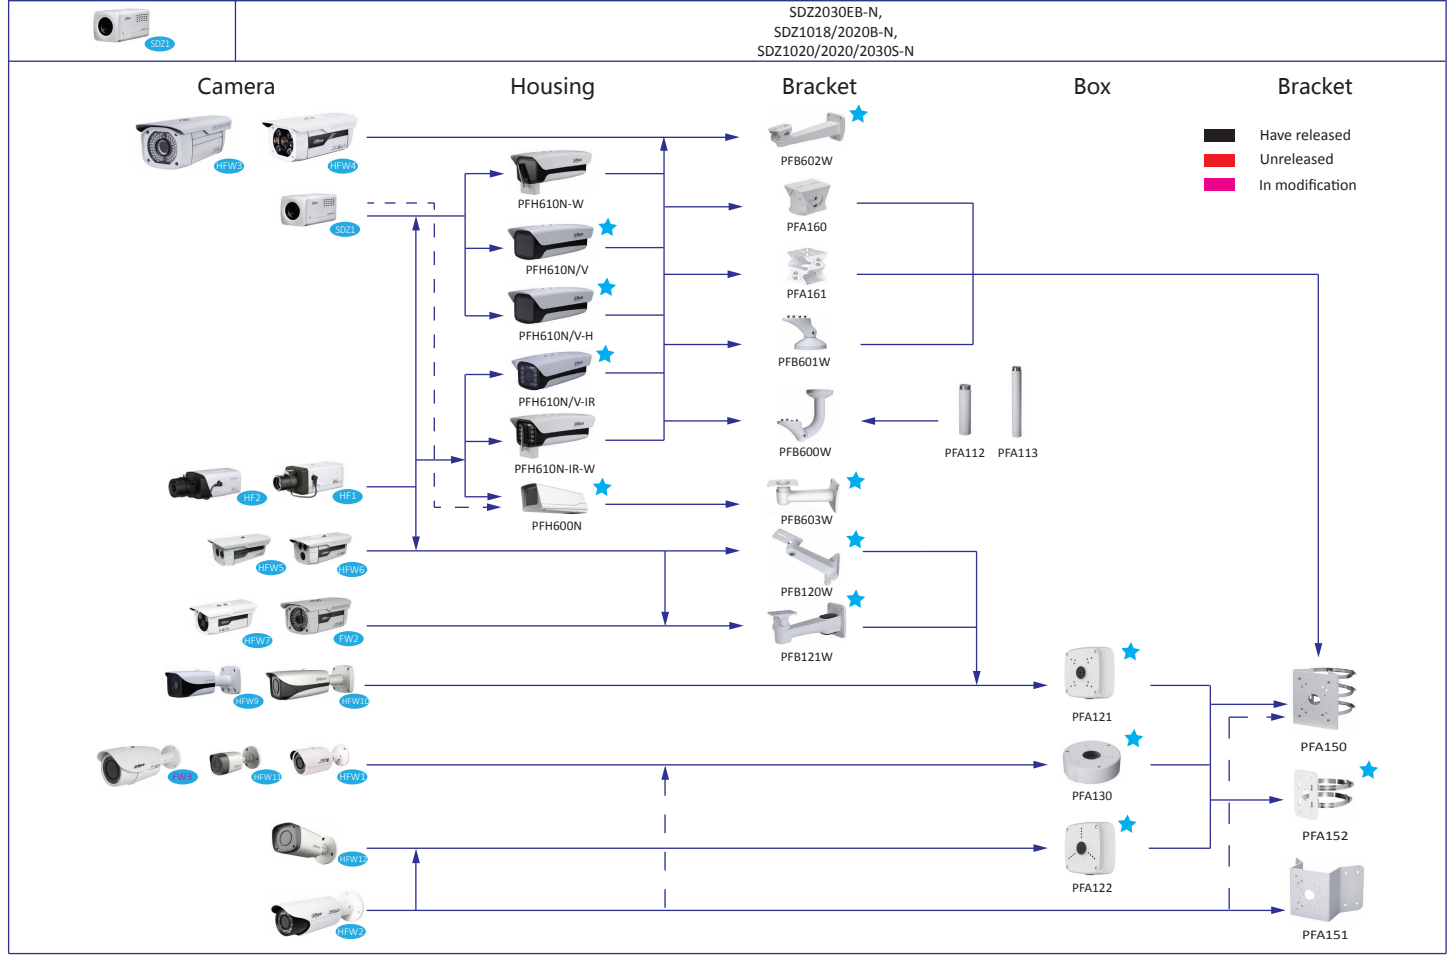

Selection of box cameras

Shape	Analog	HDCVI	Network	HDSDI
	FW171/181/191G	HFW1100/2100/2200/ 2120/2220S	HFW1000/1200/1100/ 2100/3200/4100/4200/4300S	HFW2200S
			HFW3100/3101/3200/3202/3300/3301/ 5100/5200/5202/5300/5302/5502C HFW5100/5200/5300C-L	HFW3200C
	F581/781/681/481E, F480F	HF3101	HF3100/3101/3110/3200/ 3300/3301/3500/5100/5200	HF3200
			HF8281/8301E	
			HFW3110/3300	
			HFW5100/5200-IRA	
	FW171/181/191D, FW480D, FW480H	HFW2100/2200B	HFW1100/1105/2200	
	FW181/191J	HFW2100/2200D	HFW2200D	
			HFW5100/5200D	
	FW181/191I	HFW2100/2200E	HFW4100/4200/4300E	
	FW191/481/581/781I		HFW5100/5200/5300E(-Z/VF), HFW8301E(-Z), HFW8281E-VF, HFW5200E-Z12	
	FW181R	HFW1100R		
		HFW1100/2120/2220R-VF, HFW2120/2220-Z	HFW2100/2200/2300R-Z/VF	
	FW480C			
	FW171/480			

Shape Zoom

Selection of dome cameras

Shape	Analog	HDCVI	Network	HDSDI
	DB480C		HD1000/1200C, HD2100, HDB3200/4100/4200/4300C, HDB4100/4200/4300C(-A)	
			HDB4100/4200/4300F-PT	
	DW181/191H			
	DW171/181/191E, DW171F, DW480E	HDW1100/2100/2200/2120/2220S	HDW2100, HDW1000/1200/3200/4100/4200/4300S	HDW2200S
		HDW1100/2100/2200/2120/2220M		
		HDW1100C		
	DW181/191/481M		HDW4100/4200/4300C	
	DW181R	HDW1100R		
	DB(W)480/581B, DBW481B		HDB(W)3300	HDB(W)3200
			HDB(W)3100/3101/3200/3202/3301/5100/5200/5202/5300/5302/5502, HDB(W)8301(-Z), HDB(W)8281-VF	
		HDBW2120/2220E	HDBW1000/1200E(-S), HDBW4100/4200/4300E(-S/-AS)	
		HDBW1100/2120/2220R-VF, HDBW2120/2220R-Z	HDBW2100/2200/2300R-Z/VF	

Notes :

1. PTZ dome cameras have the standard configurations, and the configurations have been as follows.