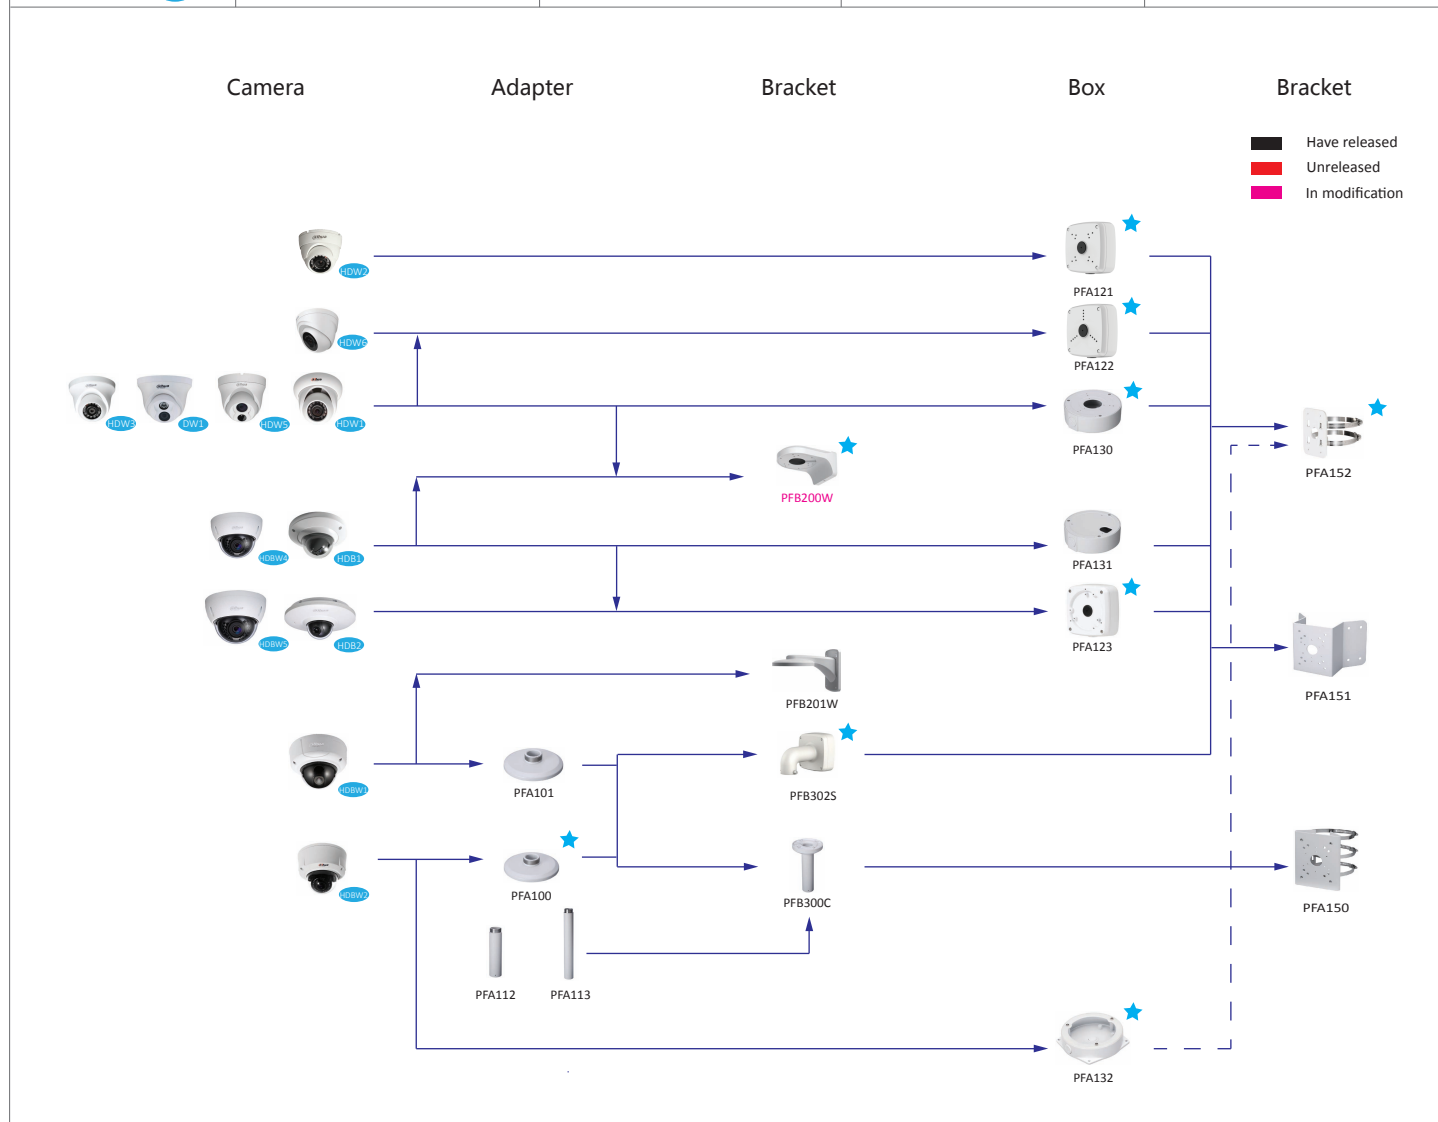

Selection of box cameras

Shape	Analog	HDCVI	Network	HDSDI
	FW171/181/191G	HFW1100/2100/2200/ 2120/2220S	HFW1000/1200/1100/ 2100/3200/4100/4200/4300S	HFW2200S
			HFW3100/3101/3200/3202/3300/3301/ 5100/5200/5202/5300/5302/5502C HFW5100/5200/5300C-L	HFW3200C
	F581/781/681/481E, F480F	HF3101	HF3100/3101/3110/3200/ 3300/3301/3500/5100/5200	HF3200
			HF8281/8301E	
			HFW3110/3300	
			HFW5100/5200-IRA	
	FW171/181/191D, FW480D, FW480H	HFW2100/2200B	HFW1100/1105/2200	
	FW181/191J	HFW2100/2200D	HFW2200D	
			HFW5100/5200D	
	FW181/191I	HFW2100/2200E	HFW4100/4200/4300E	
	FW191/481/581/781I		HFW5100/5200/5300E(-Z/VF), HFW8301E(-Z), HFW8281E-VF, HFW5200E-Z12	
	FW181R	HFW1100R		
		HFW1100/2120/2220R-VF, HFW2120/2220-Z	HFW2100/2200/2300R-Z/VF	
	FW480C			
	FW171/480			

Shape Zoom

Selection of dome cameras

Shape	Analog	HDCVI	Network	HDSDI
	DB480C		HD1000/1200C, HD2100, HDB3200/4100/4200/4300C, HDB4100/4200/4300C(-A)	
			HDB4100/4200/4300F-PT	
	DW181/191H			
	DW171/181/191E, DW171F, DW480E	HDW1100/2100/2200/2120/2220S	HDW2100, HDW1000/1200/3200/4100/4200/4300S	HDW2200S
		HDW1100/2100/2200/2120/2220M		
		HDW1100C		
	DW181/191/481M		HDW4100/4200/4300C	
	DW181R	HDW1100R		
	DB(W)480/581B, DBW481B		HDB(W)3300	HDB(W)3200
			HDB(W)3100/3101/3200/3202/3301/5100/5200/5202/5300/5302/5502, HDB(W)8301(-Z), HDB(W)8281-VF	
		HDBW2120/2220E	HDBW1000/1200E(-S), HDBW4100/4200/4300E(-S/-AS)	
		HDBW1100/2120/2220R-VF, HDBW2120/2220R-Z	HDBW2100/2200/2300R-Z/VF	

Notes :

1. PTZ dome cameras have the standard configurations, and the configurations have been as follows.