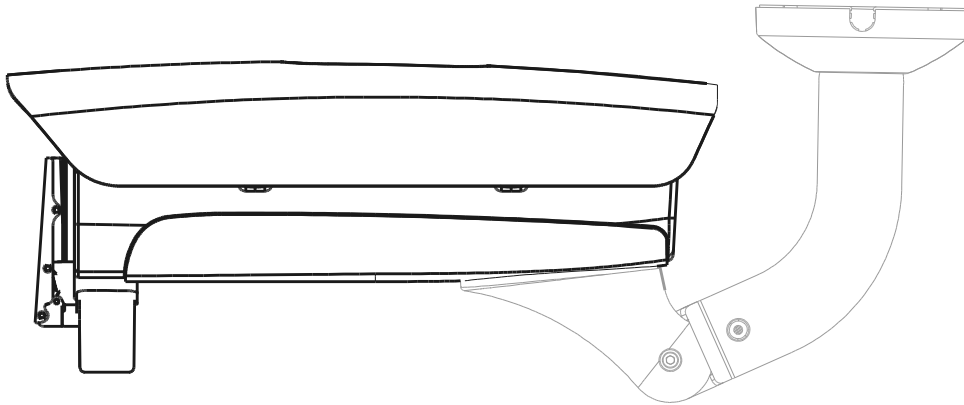

Application

Dahua Technology Co., Ltd.

1199 BinAn Road, Binjiang District, Hangzhou, China

Tel: +86-571-87688883

Fax: +86-571-87688815

Email: overseas@dahuatech.com

www.dahuasecurity.com

*Design and specifications are subject to change without notice.

© 2013 Dahua Technology Co., Ltd.