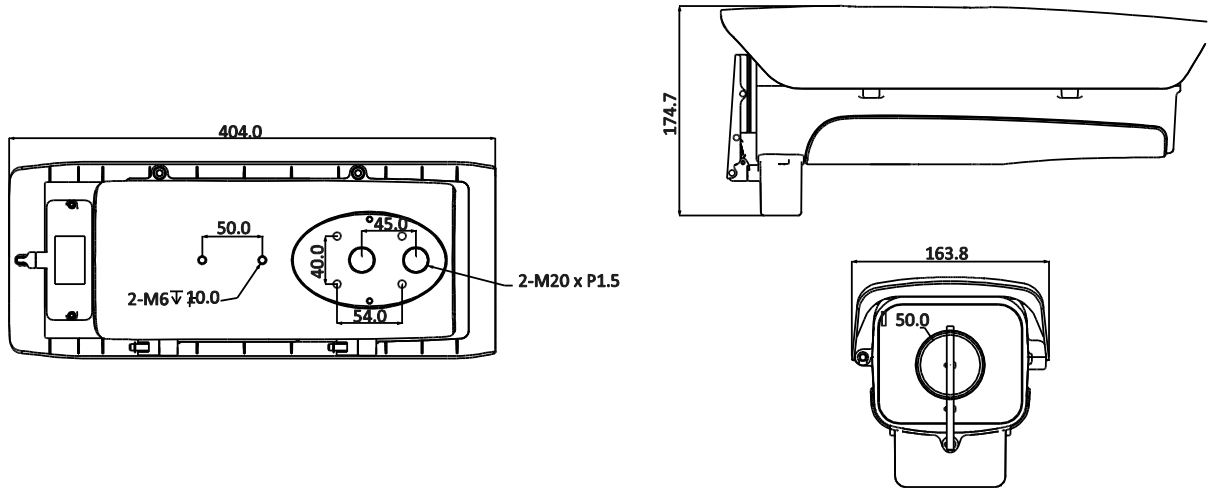

## 14" Full-function Housing

### Specifications

Model		DH-PFH610N-IR-W
<b>General</b>		
Material		Aluminum(case) & PC(others)
Product Dimension		404mm(L) x 164mm(W) x 175mm(H)
Inside Dimension		255mm(L) x 90mm(W) x 70.5mm(H) 215mm(L) x 90mm(W) x 83mm(H)
Window Dimension		Φ50mm
Operating Temperature	Set	-40°C ~60°C
	Heater	ON: 5±5 °C/OFF: 15±5 °C
	Cooler	ON: 37±5 °C/OFF: 20±5 °C ON: 5±5 °C/OFF: 15±5 °C
Ingress Protection		IP66
Humidity		≤90% RH
IR Distance		50&100m
Wiper		Yes
Weight		3.0Kg
Power Supply		AC24V 5A
Applicable Model		Please see "Accessory Selection"

## Dimensions (mm)