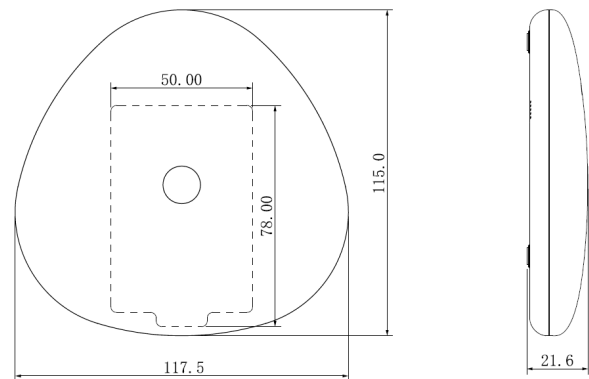

Technical Specification

Wireless Zones	28 wireless detectors + 4 wireless sirens
Wireless Keyfobs	8
Frequency	433/868MHz
Video out	Built-in speaker
Wi-Fi	2.4GHz (IEEE802.11b/g/n)
Power	DC5V, Max 10W
Working Environment	-10°C~+55°C
Dimensions	117.5mmL*115W*21.6H mm
Weight	<0.2kg
Installation	Desktop / Wall mounting

Dimensions

Application

Scenario - Home