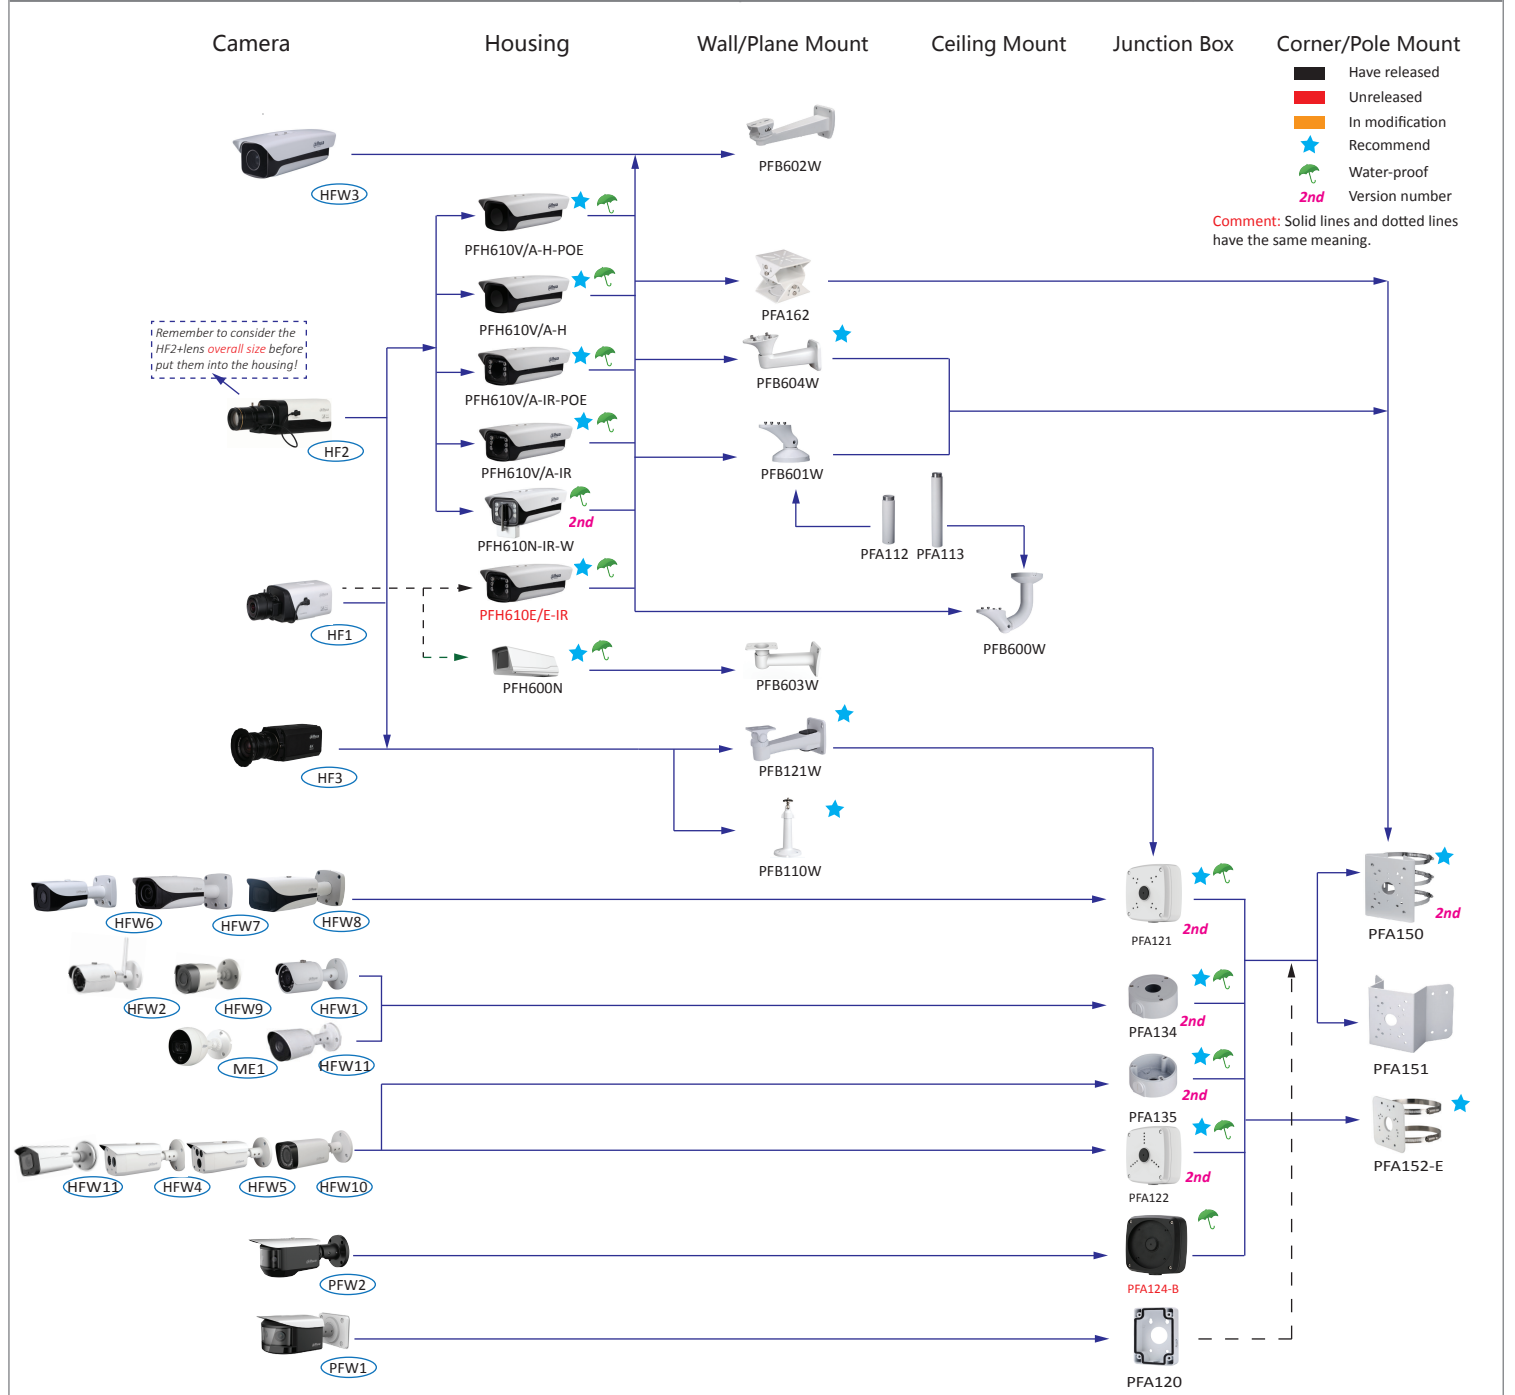

# Selection of box cameras

Shape	HDCVI	Network	Shape	HDCVI	Network
	HFW1000/1100/1200/1220/1400SL, HFW1000/1100/1200/1220/1400S, HFW2221/2231/2401S	HFW1020/1120/1220/1230/1320/1420/1431/4231/4431S		HFW1100/1200/1220/1400/2231B	HFW4231/4431B-AS
		HFW1120/1320/1235/1435S-W		HFW1100/1200/1220/1400D, HFW2221/2231/2401D	HFW4231/4431D-AS
	HFW1400T			HFW2221/2231/2401E	HFW4231/4431/4830E-S, HFW4231/4431/4631/4831E-SE
	ME1200/1400B			HFW3231E-Z, HFW3802E-Z	HFW5231/5431/5830/8231/8281/8331/81200/81230E-Z, HFW5231/5431/5830/8231/8331E-ZS, HFW5231E-Z12, HFW5231E-Z12E
	HF3231E	HF8281/8331/8630/81200/81230E			HFW5231/5431/5631/5831E-ZE, HFW5231/5431/5631/5831E-Z5E, HFW5231Z-Z12E
		HF8231/8232/8630/8331F, HF8835F		HFW1000/1100/1200/1220/1400R, HFW1000/1100/1200/1220RM	
	HF3805G			HFW1100/1200/1220/1400R-VF(-IRE6), HFW2221/2231/2401R-Z-IRE6	HFW2121/2221/2421R-ZS/VFS, HFW2230/2231/2320/2431R-ZS/VFS-IRE6
		HFW5221E-Z-IRA-4747			HFW4231/4431/4631/4831T-ASE, HFW2230/2231/2431T-VFS/ZS/VFAS/ZAS
		PFW8601-A180, PFW8800-A180, PFW8802-A180		PFW3601-A180	