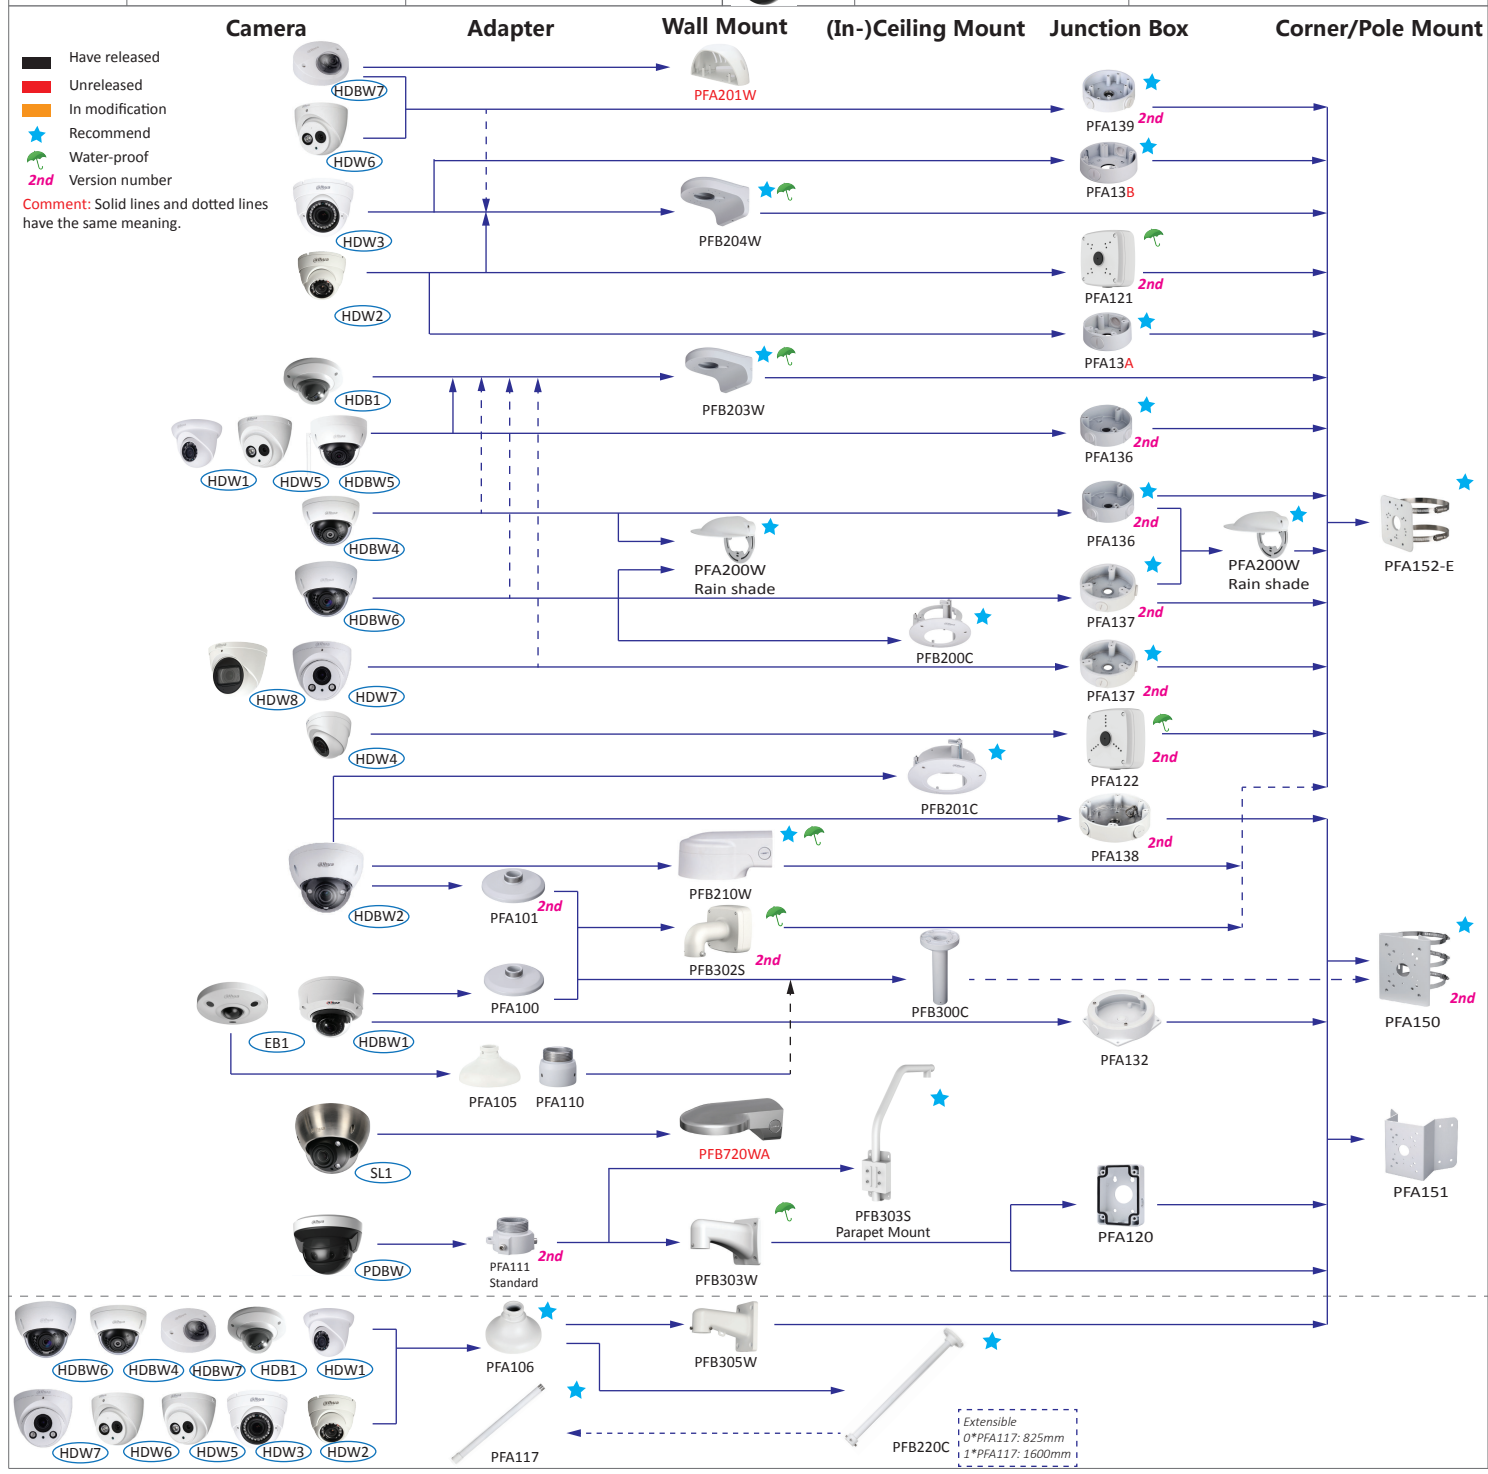

Selection of dome cameras

Shape	HDCVI	Network	Shape	HDCVI	Network
(HDB1)	EB2401	HDB4231/4431C-AS, EB5400/5500	(HDBW1)		HDB(W)8281-Z
(HDW1)	HDW2221/2231S	HDW1020/1120/1220/1230/1320/1420/1431S	(HDBW2)	HDBW3231/3802E-Z	HDBW5231/5431/5830/8231/8331/81200/81230E-Z, HDBW5231/5431/5830E-ZS, HDBW5231/5431/5631/5831E-ZE, HDBW5231/5431/5631/5831E-ZSE
(HDW2)	HDW1000/1100/1200/1220/1400/2221/2231/2401M	HDW4231/4431M	(HDBW4)	HDBW1100/1200/1220/1400/2221/2231/2401E	HDBW1120/1220/1230/1320/1420/1431E, HDBW4231/4431/4830E-AS, HDBW4231/4431/4631/4831E-ASE
(HDW3)	HDW1100/1200/1220/1400R-VF		(HDBW5)		HDBW1120/1320/1235/1435E-W, HDBW1230/1430E-AW
(HDW4)	HDW1000/1100/1200/1220/1400R		(HDBW6)	HDBW1100/1200/1220/1400R-VF, HDBW2221/2231/2401R-Z	HDBW2121/2221/2230/2231/2320/2421/2431R-ZS/VFS, HDBW5231/5431/5830R-Z, HDBW5231/5431/5631/5831R-ZE
(HDW5)	HDW2221E		(HDBW7)	HDBW2221/2231F	HDBW4231/4431F-AS/M/M12
(HDW6)	HDW1400/2231/2401EM, HDW1100/1200/1220/2221EM(-A)	HDW4231/4431/4830EM-AS, HDW4231/4431/4631/4831EM-ASE	(EB1)	EBW3802	EBW8600/8630/81200/81230, EBW8600/8630-IVC
(HDW7)	HDW2221/2231/2401R-Z	HDW2121/2221/2230/2231/2320/2421/2431R-ZS, HDW5231/5431/5830R-Z	(SL1)		HDBW8232E-Z-SL
(HDW8)		HDBW5231/5431/5631/5831R-ZE	(PDBW)		PDBW8800/8802-A180