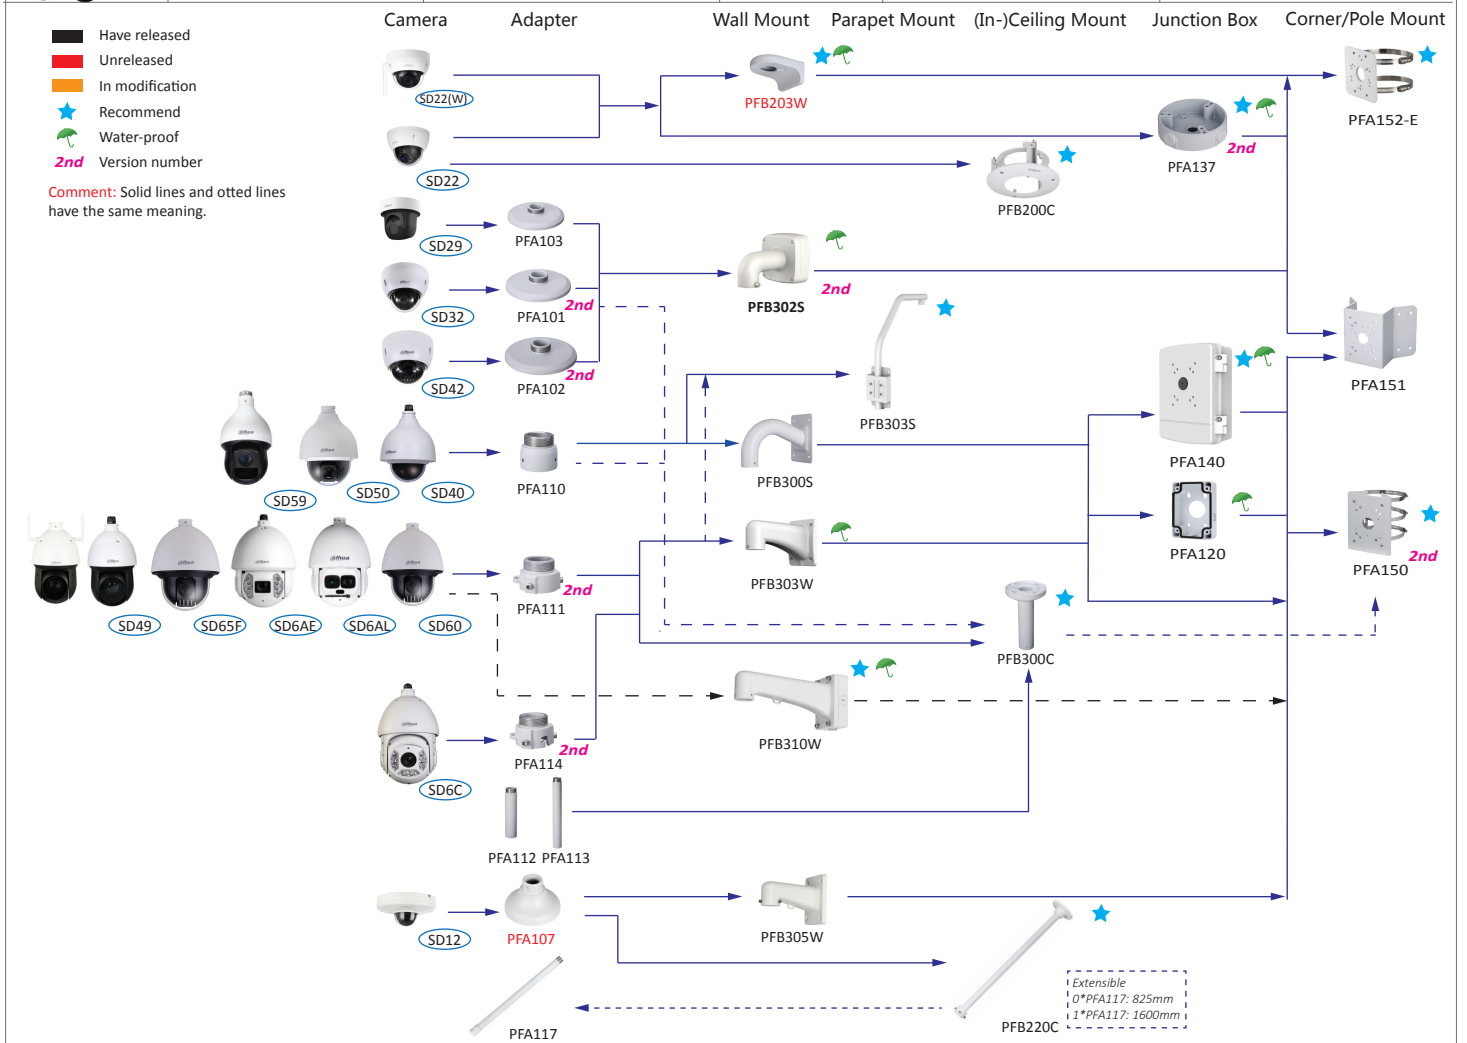

Selection of PTZ dome cameras

Shape	PTZ Dome		Shape	PTZ Dome	
	HDCVI	Network		HDCVI	Network
SD22	SD22204I-GC	SD22204T-GN	SD59	SD59131/212/225/230/430I-HC	SD59131/225/230/430U-HNI
SD22(W)		SD22204T-GN-W	SD6AE		SD6AE230F-HNI, SD6AE530U-HNI, SD6AE240/830V-HNI
SD29		SD29204T-GN(-W)	SD6AL		SD6AL230F-HNI, SD6AL240-HNI, SD6AL230F-HNI-IR, SD6AL830V-HNI, SD6AL830V-HNI-IR, SD6AL245U-HNI(-IR)
SD32		SD32203S-HN	SD60		SD60131/225/230/430U-HNI
SD42	SD42116/212I-HC	SD42212T-HN	SD65F	SD60131/225/230/430I-HC	SD65F230F-HNI
SD40	SD40116/212I-HC	SD40212T-HN	SD6C	SD6C131/225/230/430I-HC	SD6C131/225/230/430U-HNI
SD50	SD50131/225/230/430I-HC	SD50131/225/230/430U-HNI	SD12		SD12200-GN
SD49	SD49116/225/131/212I-HC	SD49212/225/412T-HN, SD49225T-HN-W