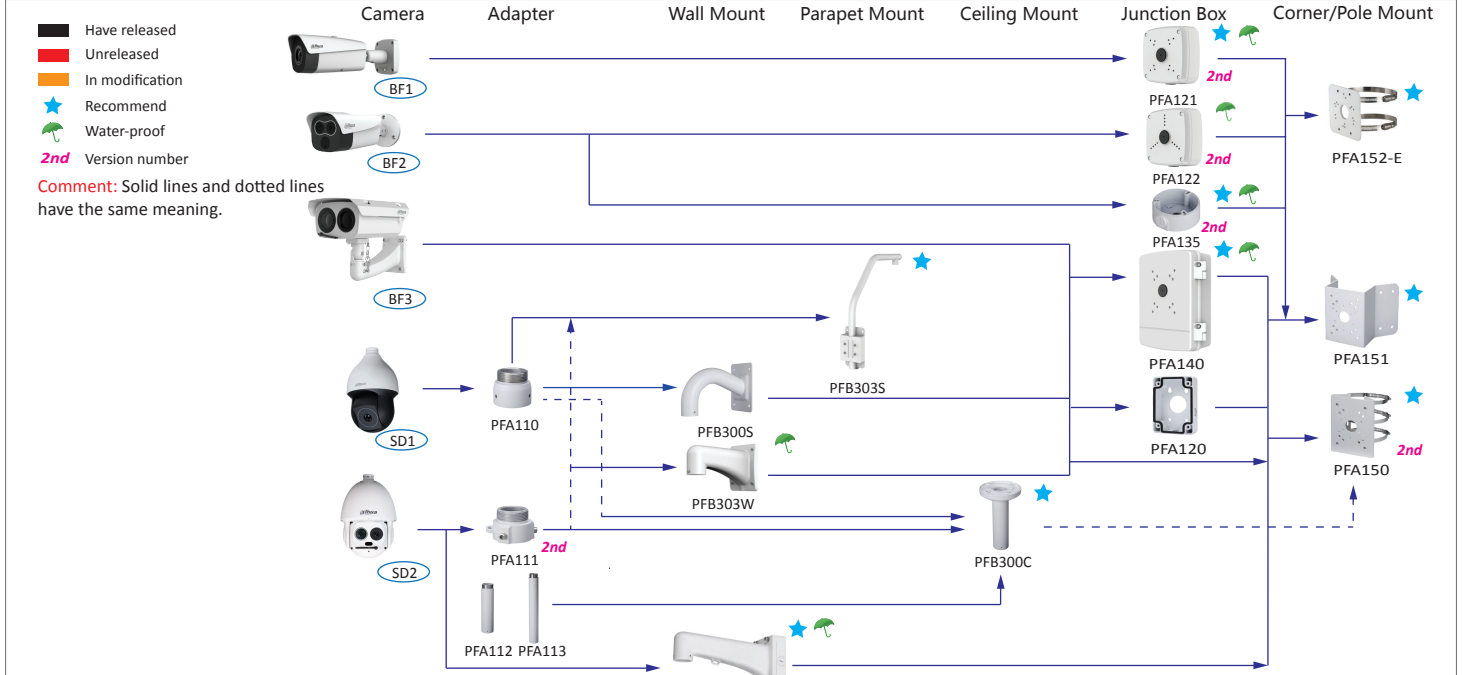

Selection of Thermal series cameras

Shape	Thermal Series
BF1	TPC-BF5300/5600(-T)
SD1	TPC-SD5300/5600(-T)
BF2	TPC-BF2120(-T)
SD2	TPC-SD8320/8620(-T)
BF3	TPC-BF8320/8620A(-T)